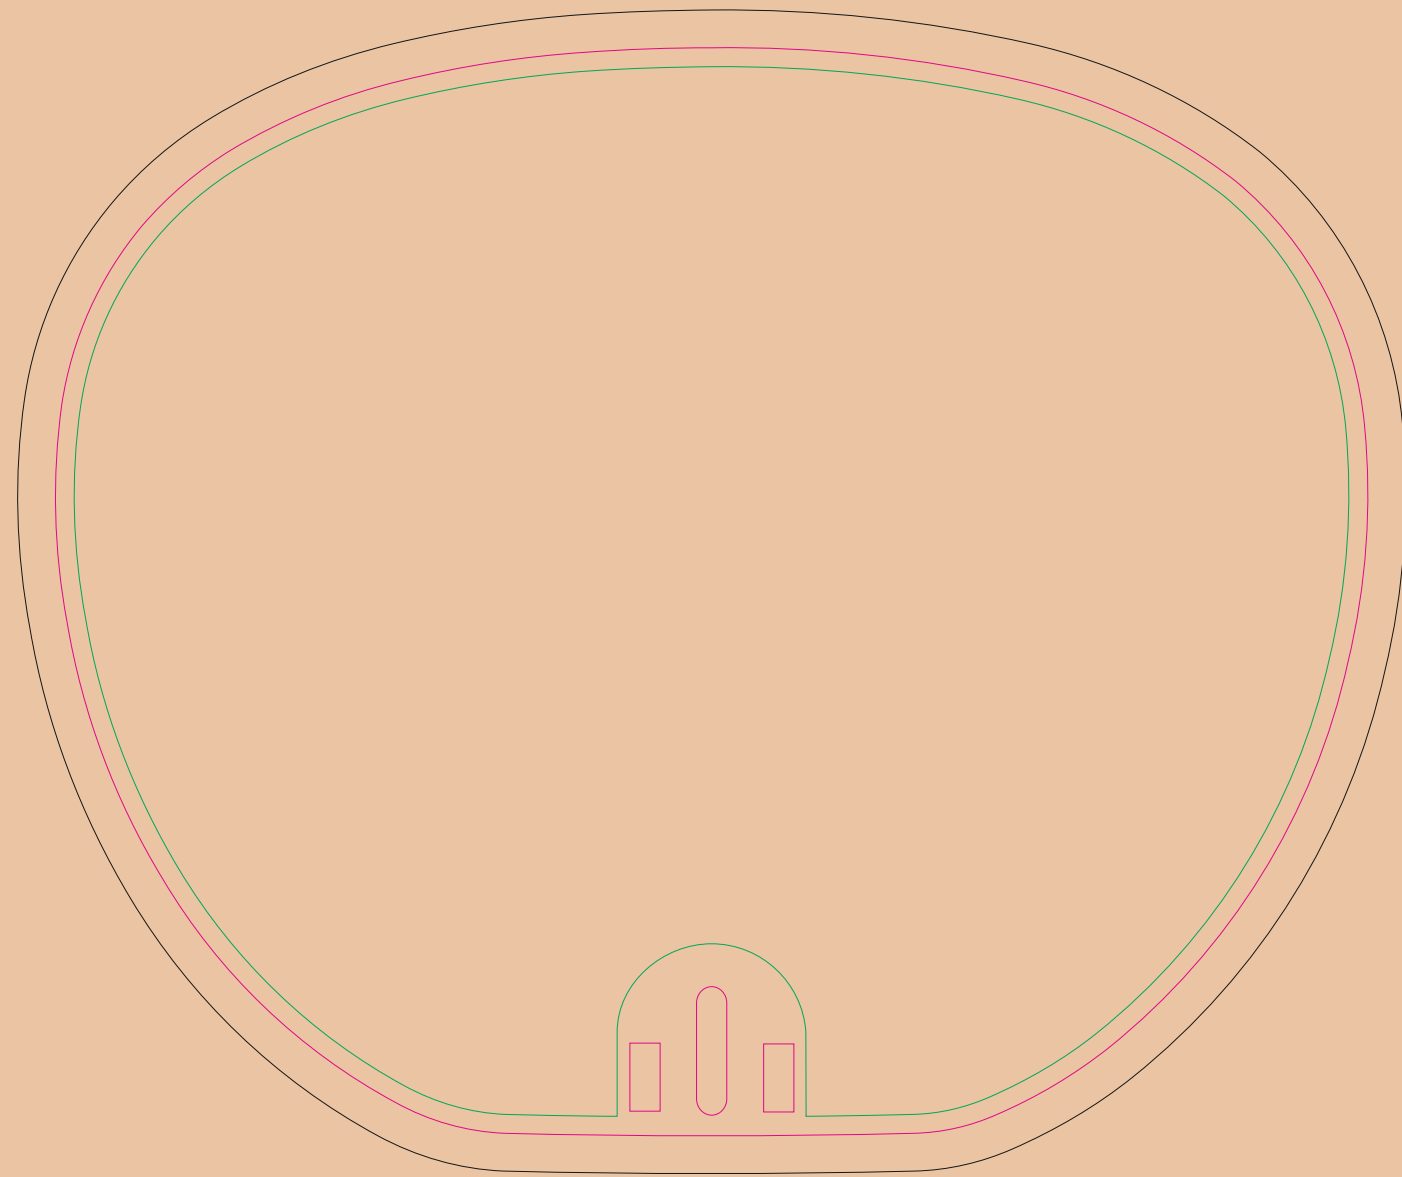

FRONT

BACK

resolution: min. 300 DPI

colours: CMYK

formats: TIFF, PDF, EPS, AI, CDR

——— Margin

——— Edge of product

——— Bleed limit 5-5 mm (background must fill it)

The green line indicates the area all non-background object-texts, logos, etc.

The pink outline the maximum size of graphic visible on the product.

The black line indicates the size of the required graphics including bleed.