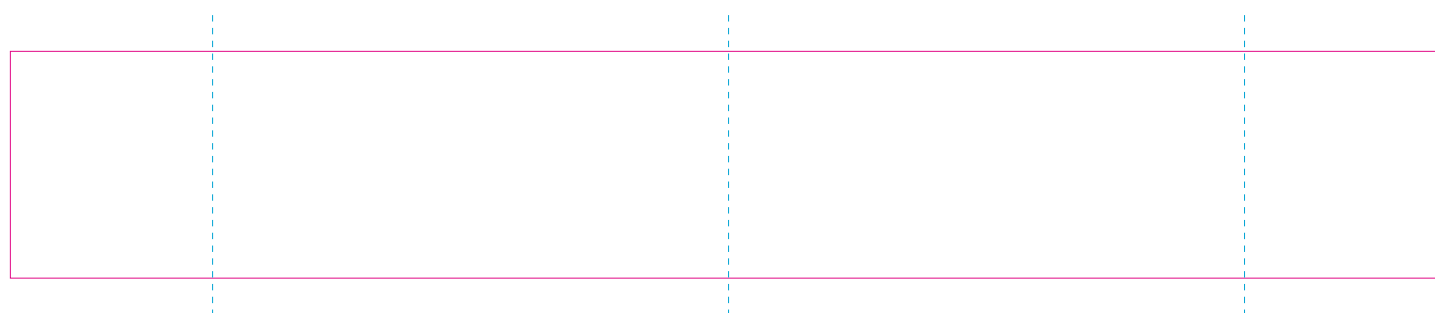

RUV

RS

ER 2

ER 1

— Edge of graphics

- - - centerlines

resolution: min. 300 DPI  
colours: CMYK  
formats: TIFF, PDF, EPS, AI, CDR

The pink outline the maximum size of graphic visible on the product.  
The blue dash line indicates the center line of the left, right and middle side of object.