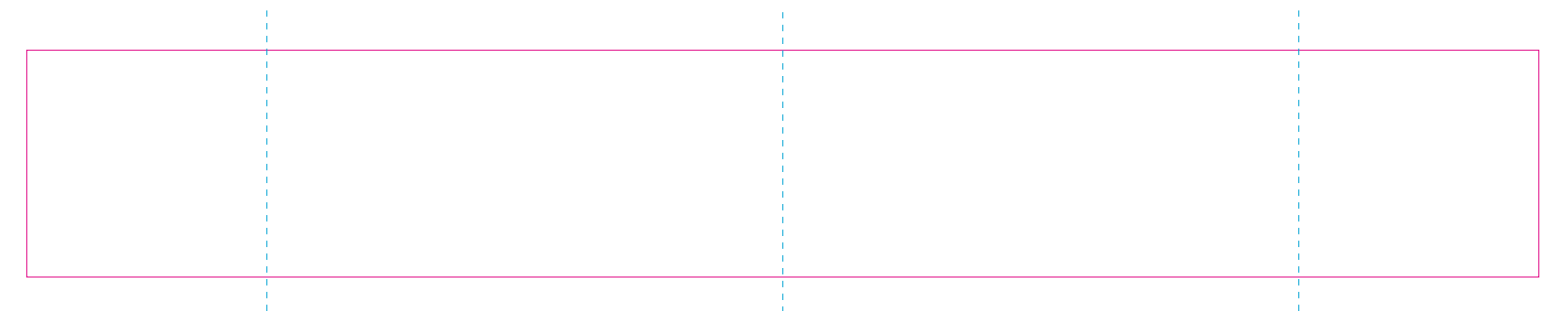

RUV

RS

ER 2

ER 1

— Edge of graphics

- - - centerlines

resolution: min. 300 DPI  
colours: CMYK  
formats: TIFF, PDF, EPS, AI, CDR

The pink outline the maximum size of graphic visible on the product.  
The blue dash line indicates the center line of the left, right and middle side of object.