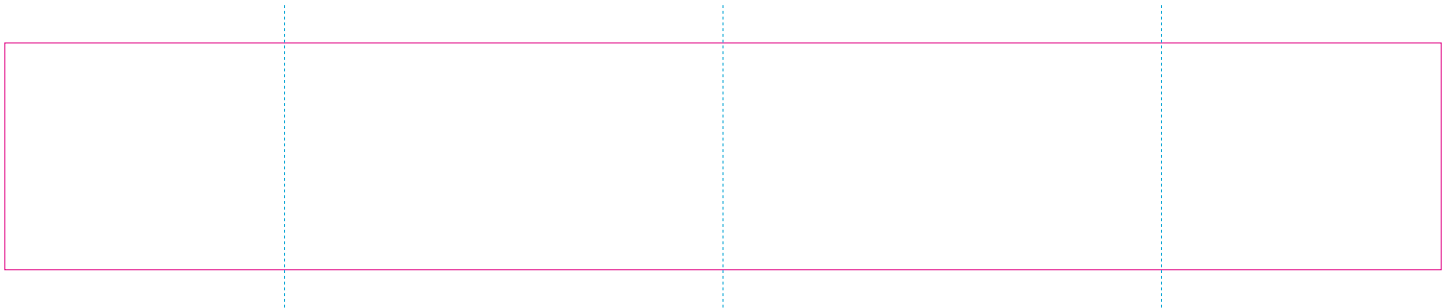

ER 1

ER 2

— Edge of graphics
- - - centerlines

resolution: min. 300 DPI
colours: CMYK
formats: TIFF, PDF, EPS, AI, CDR

The pink outline the maximum size of graphic visible on the product.
The blue dash line indicates the center line of the left, right and middle side of object.