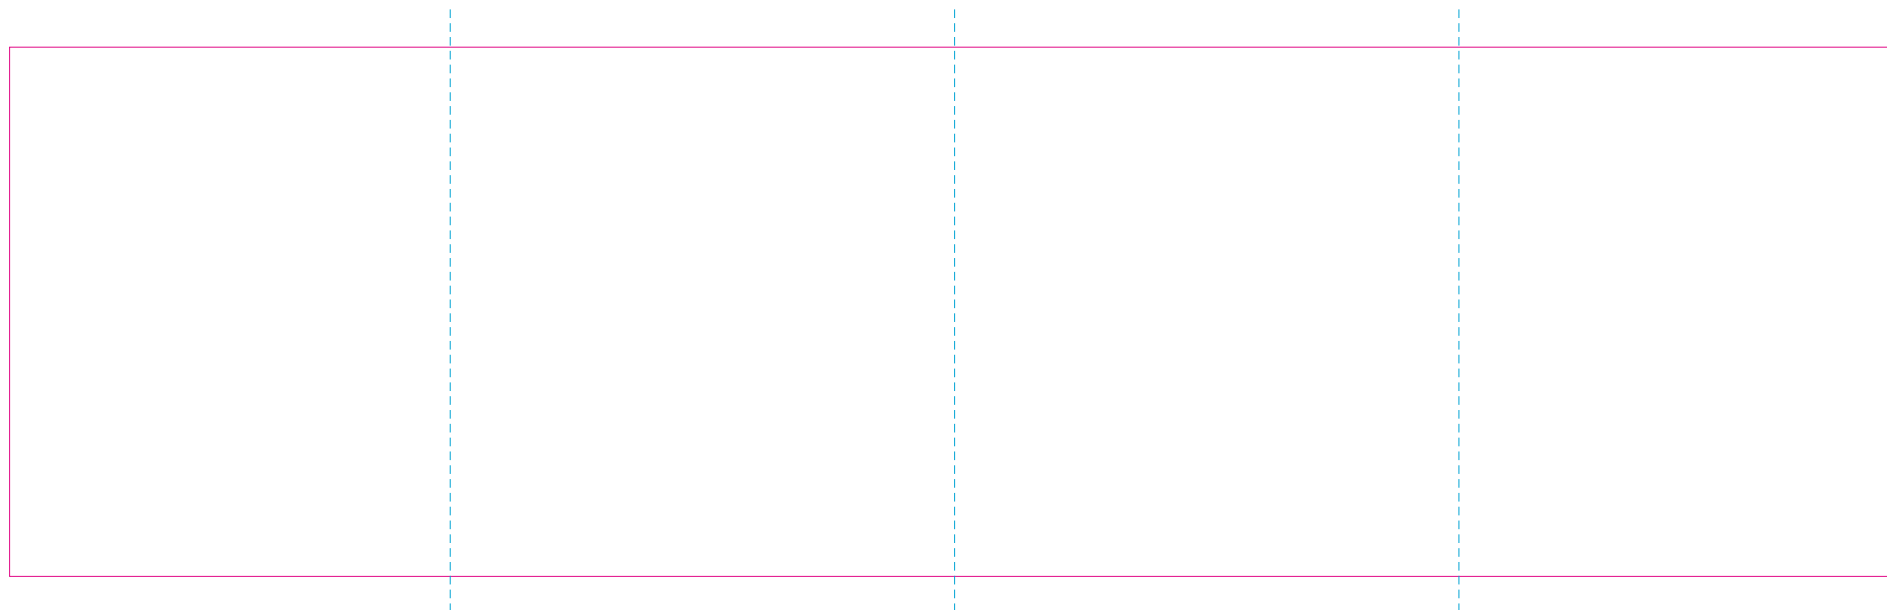

C, RS

RUV

— Edge of graphics

- - - centerlines

file format: vector
colours: in one color
formats: PDF, EPS, AI, CDR

The pink outline the maximum size of graphic visible on the product.
The blue dash line indicates the center line of the left, right and middle side of object.