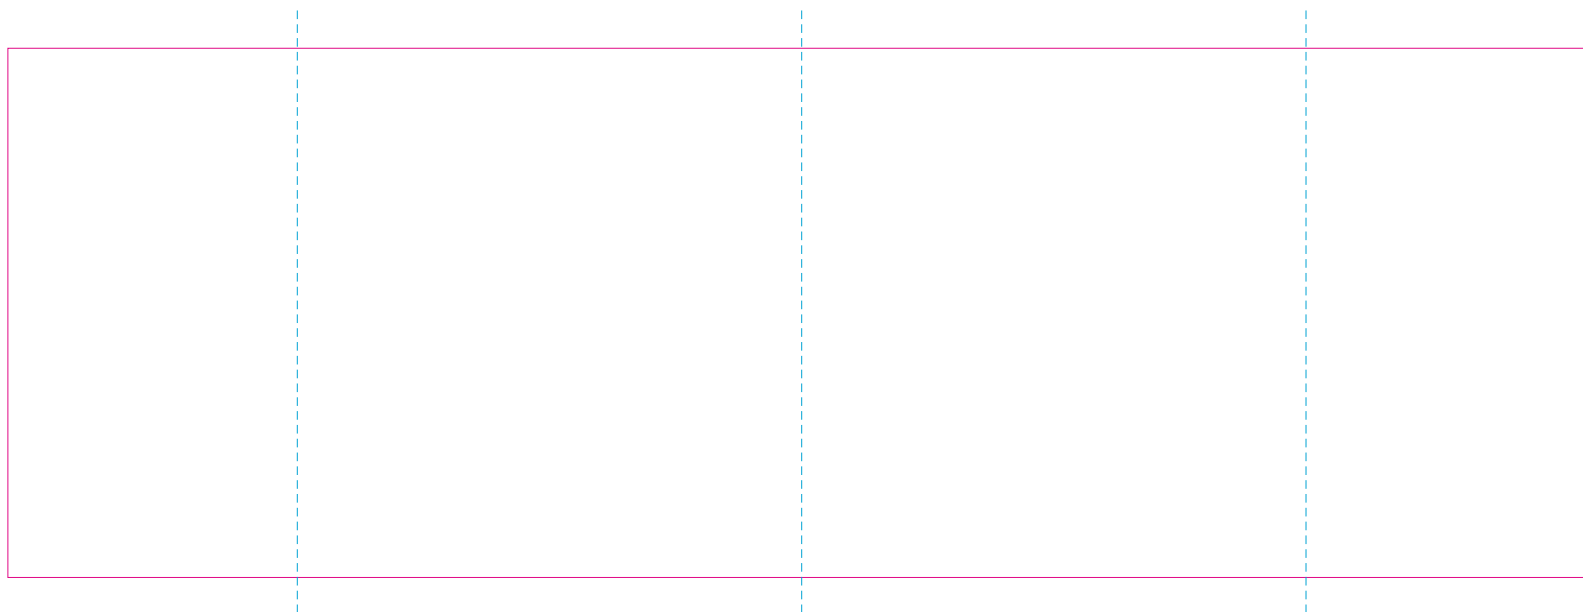

C, RS

RUV

— Edge of graphics

- - - centerlines

file format: vector
colours: in one color
formats: PDF, EPS, AI, CDR

The pink outline the maximum size of graphic visible on the product.
The blue dash line indicates the center line of the left, right and middle side of object.