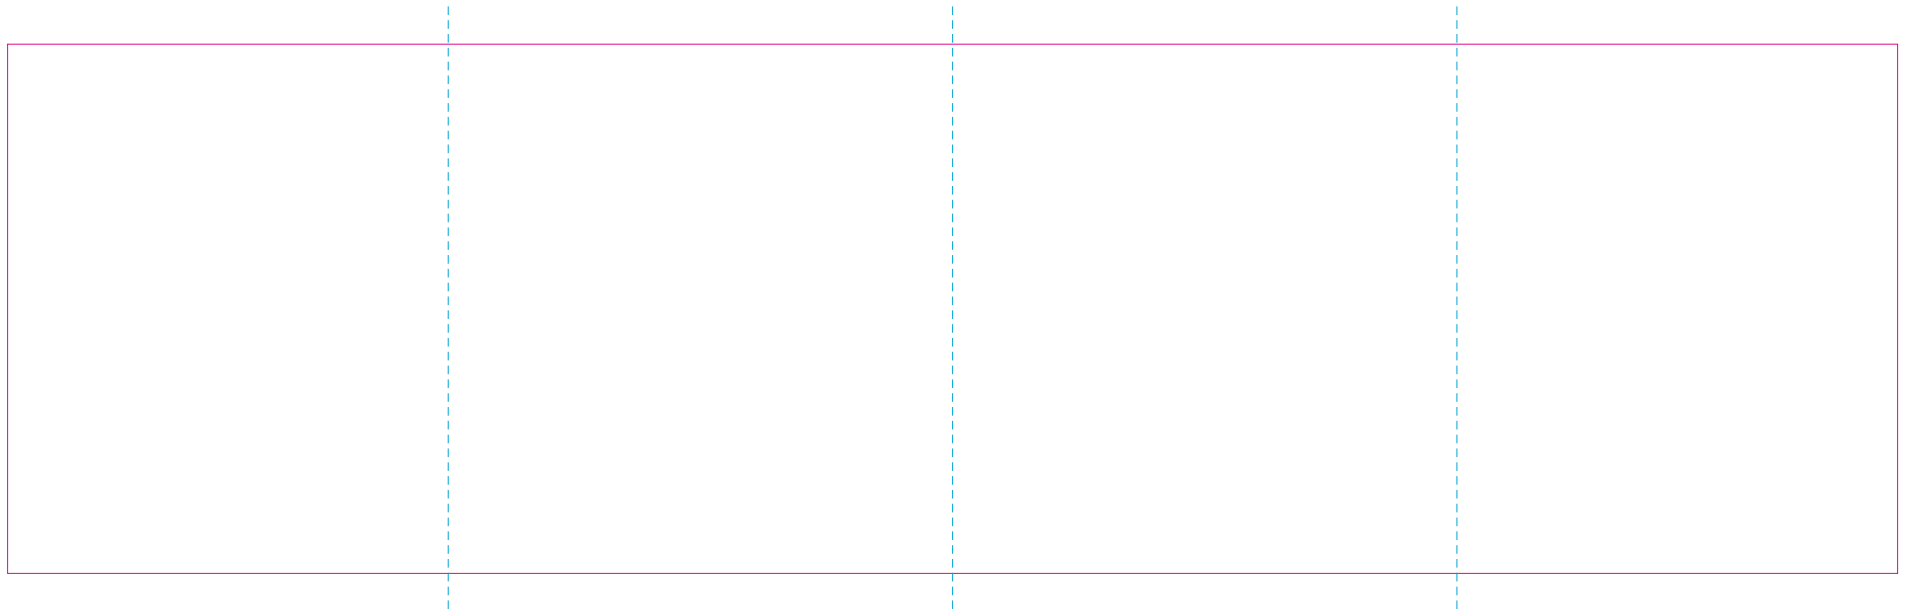

C, RS

RUV

— Edge of graphics

- - - centerlines

file format: vector
colours: in one color
formats: PDF, EPS, AI, CDR

The pink outline the maximum size of graphic visible on the product.
The blue dash line indicates the center line of the left, right and middle side of object.