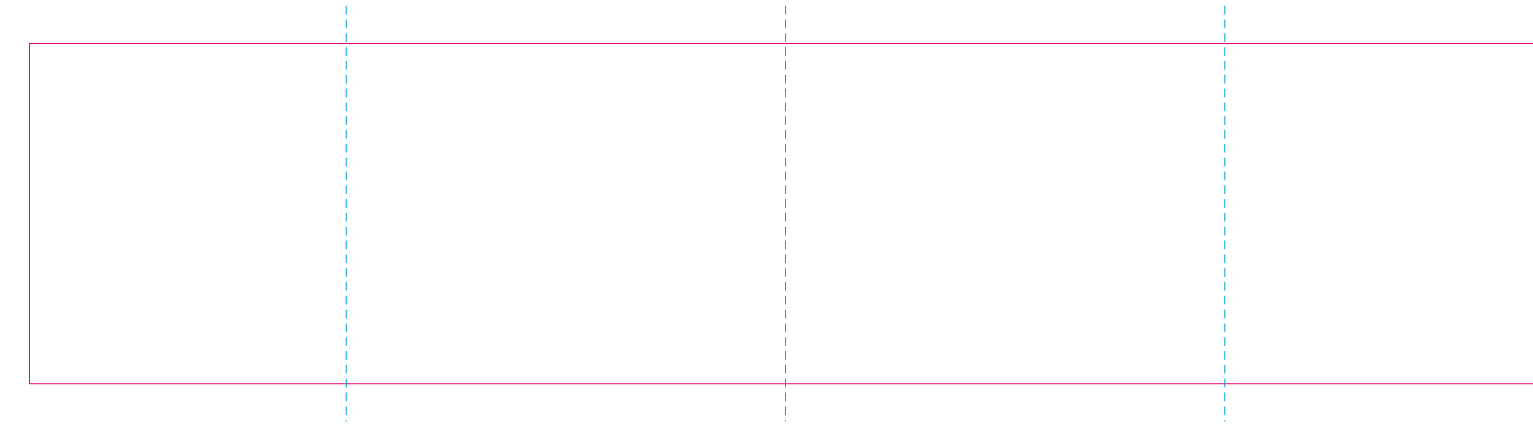

ER 2

RS

RUV

ER 1

— Edge of graphics
- - - centerlines

file format: vector
colours: in one color
formats: PDF, EPS, AI, CDR

The pink outline the maximum size of graphic visible on the product.
The blue dash line indicates the center line of the left, right and middle side of object.