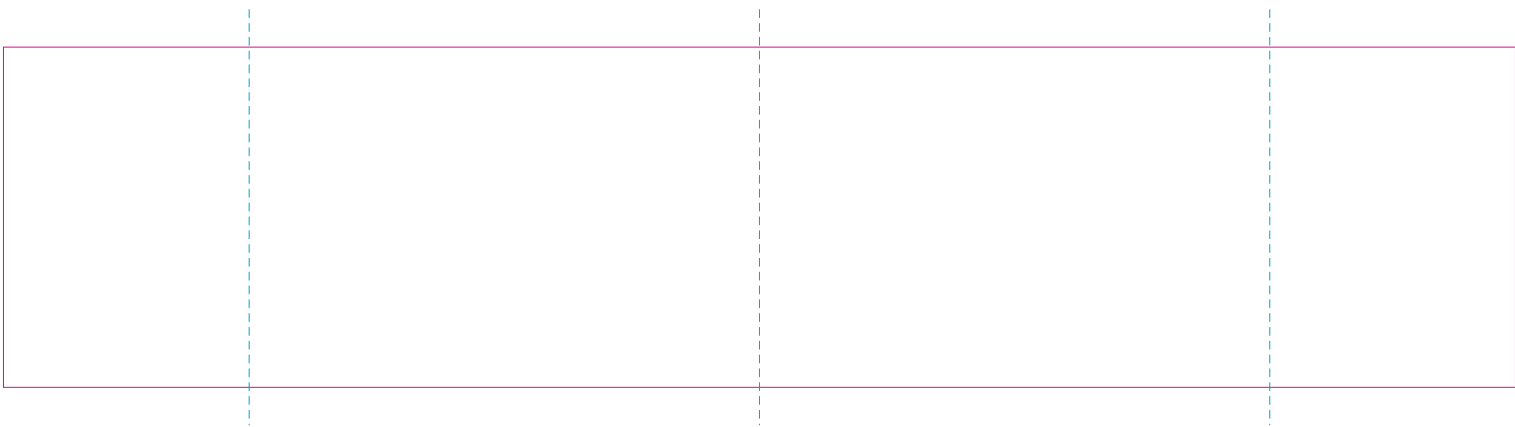

ER 2

RUV

ER 1

RS 2

— Edge of graphics
 - - - centerlines

file format: vector
 colours: in one color
 formats: PDF, EPS, AI, CDR

The pink outline the maximum size of graphic visible on the product.
 The blue dash line indicates the center line of the left, right and middle side of object.