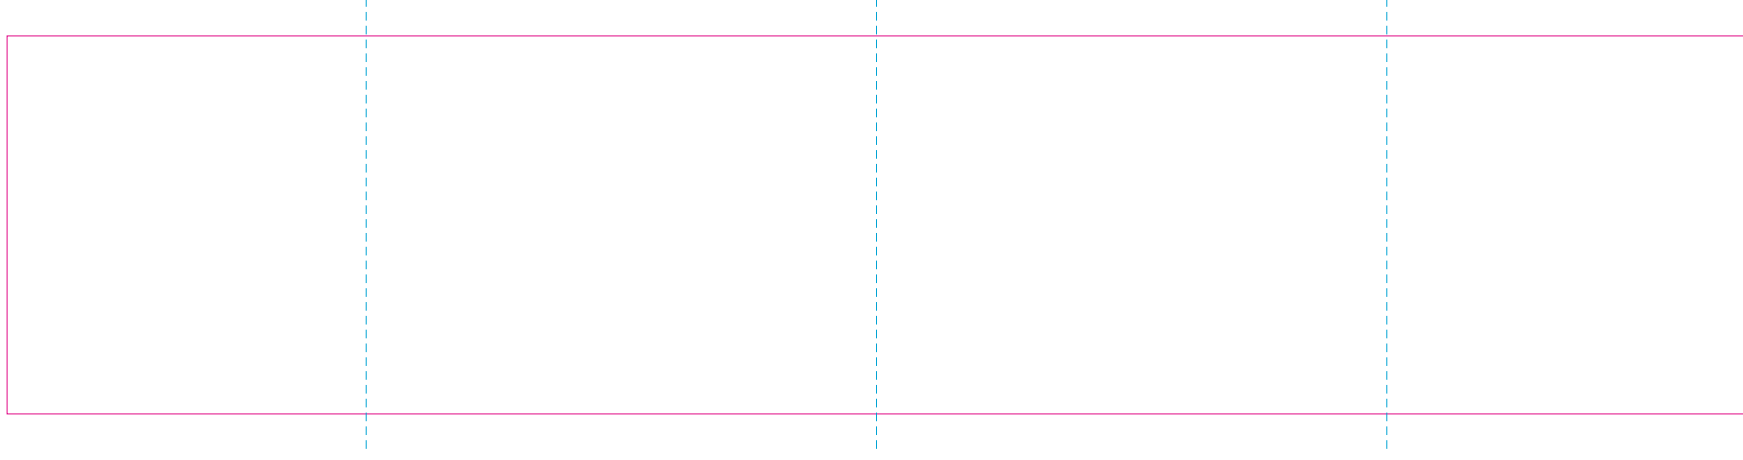

ER 2

RUV

ER 1

RS 2

— Edge of graphics
 - - - centerlines

file format: vector
 colours: in one color
 formats: PDF, EPS, AI, CDR

The pink outline the maximum size of graphic visible on the product.
 The blue dash line indicates the center line of the left, right and middle side of object.