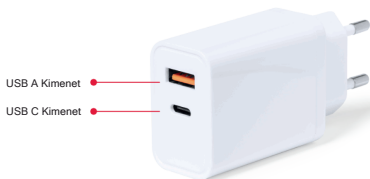

A termék áttekintése:

Specifikációk:

Kimenet: 110- 240V $\sim$ MAX. 0.7 A, 50/60 Hz
USB A Kimenet: 5-12V = 3-1.66A, Max. 20W
USB C Kimenet: 5-12V = 3-1.5A, Max 18W

Figyelmeztetések:

1. Ne tegye ki az eszközt esőnek vagy nedves környezetnek.
2. Akadályozza meg az eszköz leesését, mert súlyosan károsíthatja.
3. Az eszköz szétszedéséhez, javításához és módosításához kérje szakember segítségét.
4. A kockázatok elkerülése érdekében csak erre kijelölt helyen dobja ki az eszközt, és ne dobja tűzbe.
5. Az eszközt száraz ruhával tisztítsa.
6. Ne helyezze az eszközt hőforrások közelébe vagy tegye ki direkt napfénynek.
7. Ne helyezzen fém tárgyat a készülékbe, mivel rövidzárlatot okozhat.
8. Mindig győződjön meg arról, hogy a töltő ki van húzva, ha nem használja. Ez a töltő veszélyes lehet, és nem megfelelő használat esetén elektromos kisülést okozhat.
9. Gyermekektől távol tartandó.