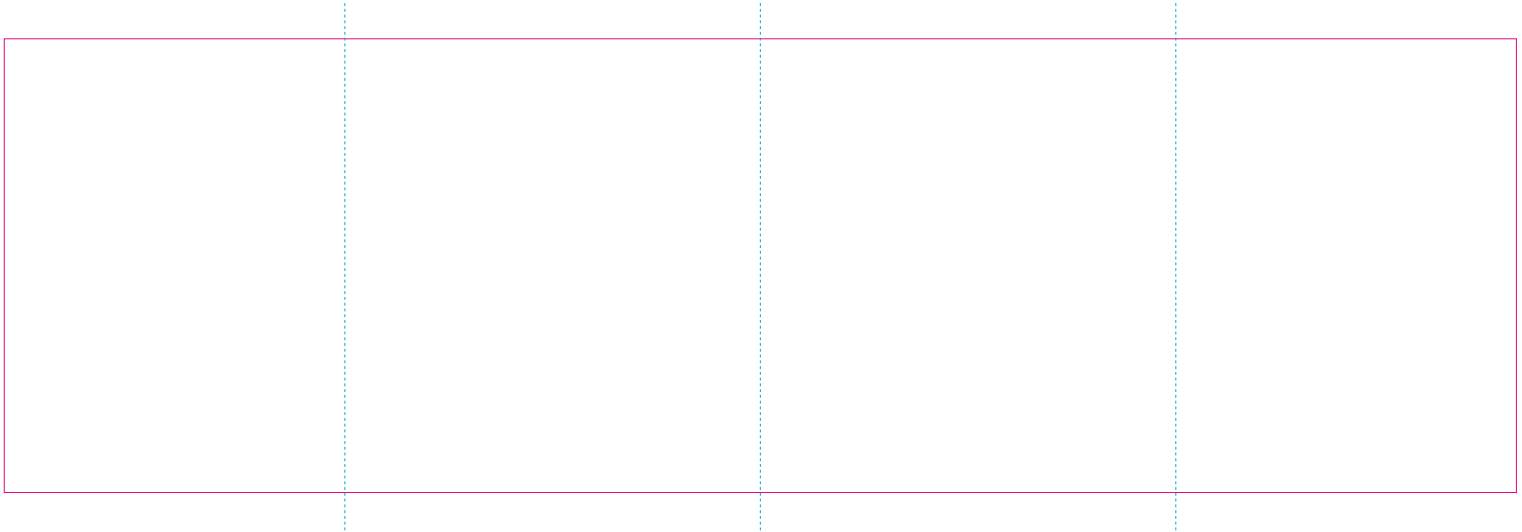

# RUV, RS

— Edge of graphics

- - - centerlines

resolution: min. 300 DPI

colours: CMYK

formats: TIFF, PDF, EPS, AI, CDR

The pink outline the maximum size of graphic visible on the product.

The blue dash line indicates the center line of the left, right and middle side of object.