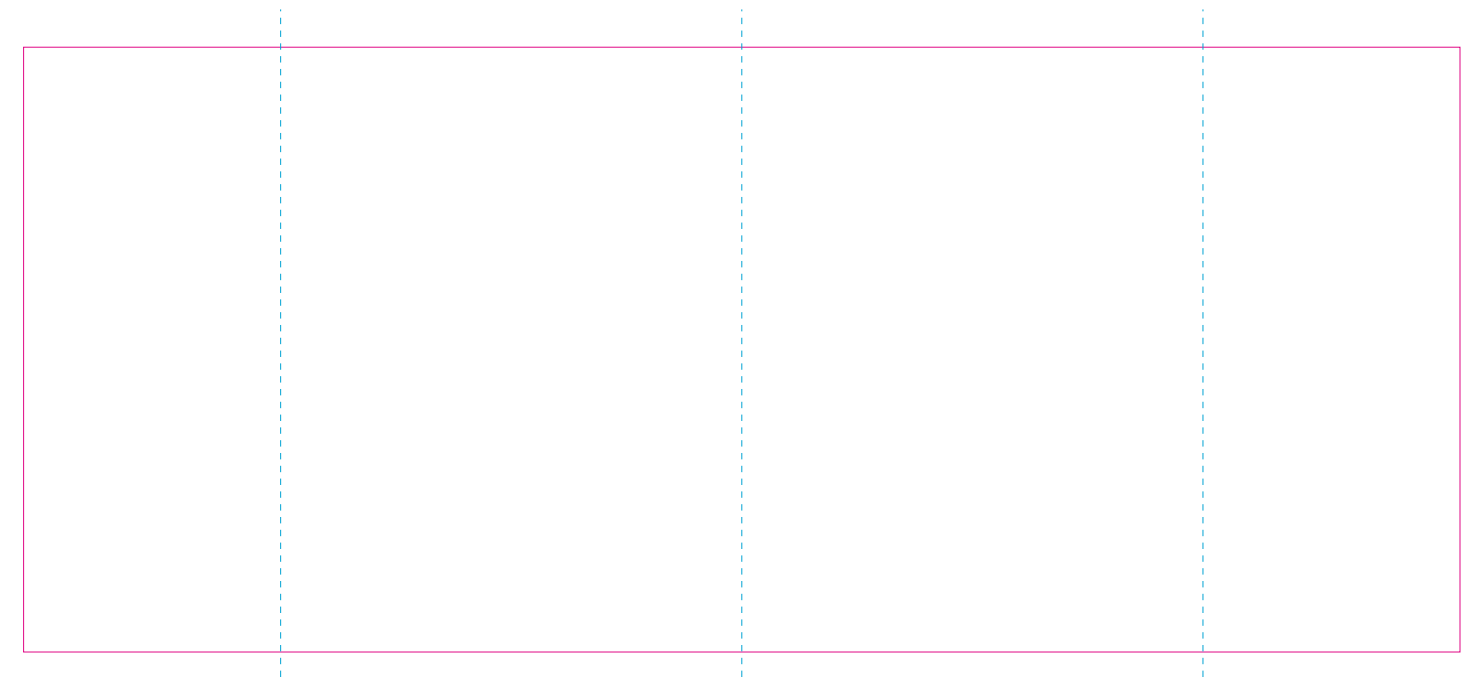

RUV

RS

ER 2

ER 1

— Edge of graphics

- - - centerlines

resolution: min. 300 DPI  
colours: CMYK  
formats: TIFF, PDF, EPS, AI, CDR

The pink outline the maximum size of graphic visible on the product.  
The blue dash line indicates the center line of the left, right and middle side of object.