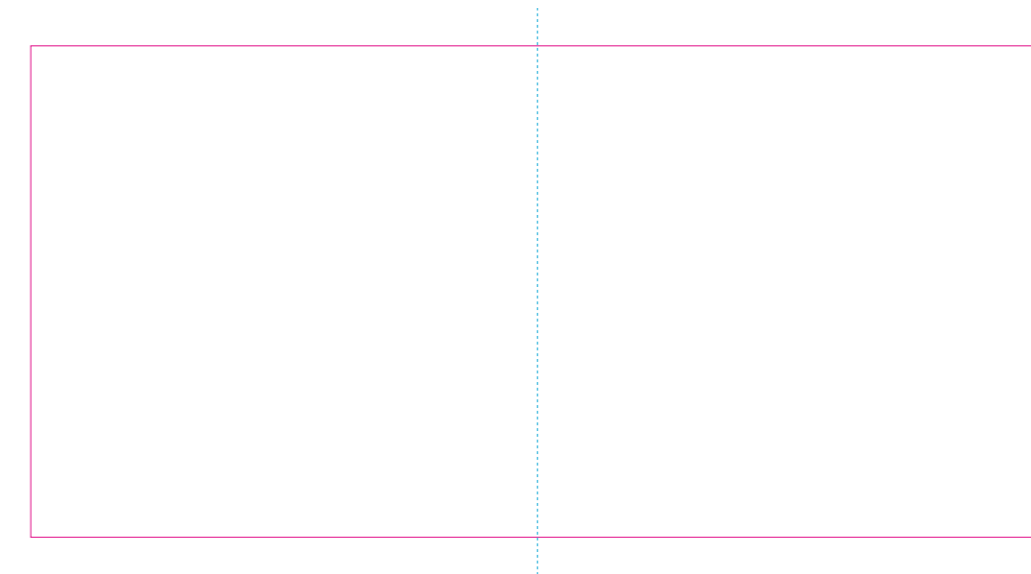

ER 2

— Edge of graphics

- - - centerlines

resolution: min. 300 DPI

colours: CMYK

formats: TIFF, PDF, EPS, AI, CDR

The pink outline the maximum size of graphic visible on the product.

The blue dash line indicates the center line of the left, right and middle side of object.

ER 1

RS

With rotary screen printing technology the product can only be printed on the opposite side of the handle, please do not position the design on the right or left handed side.