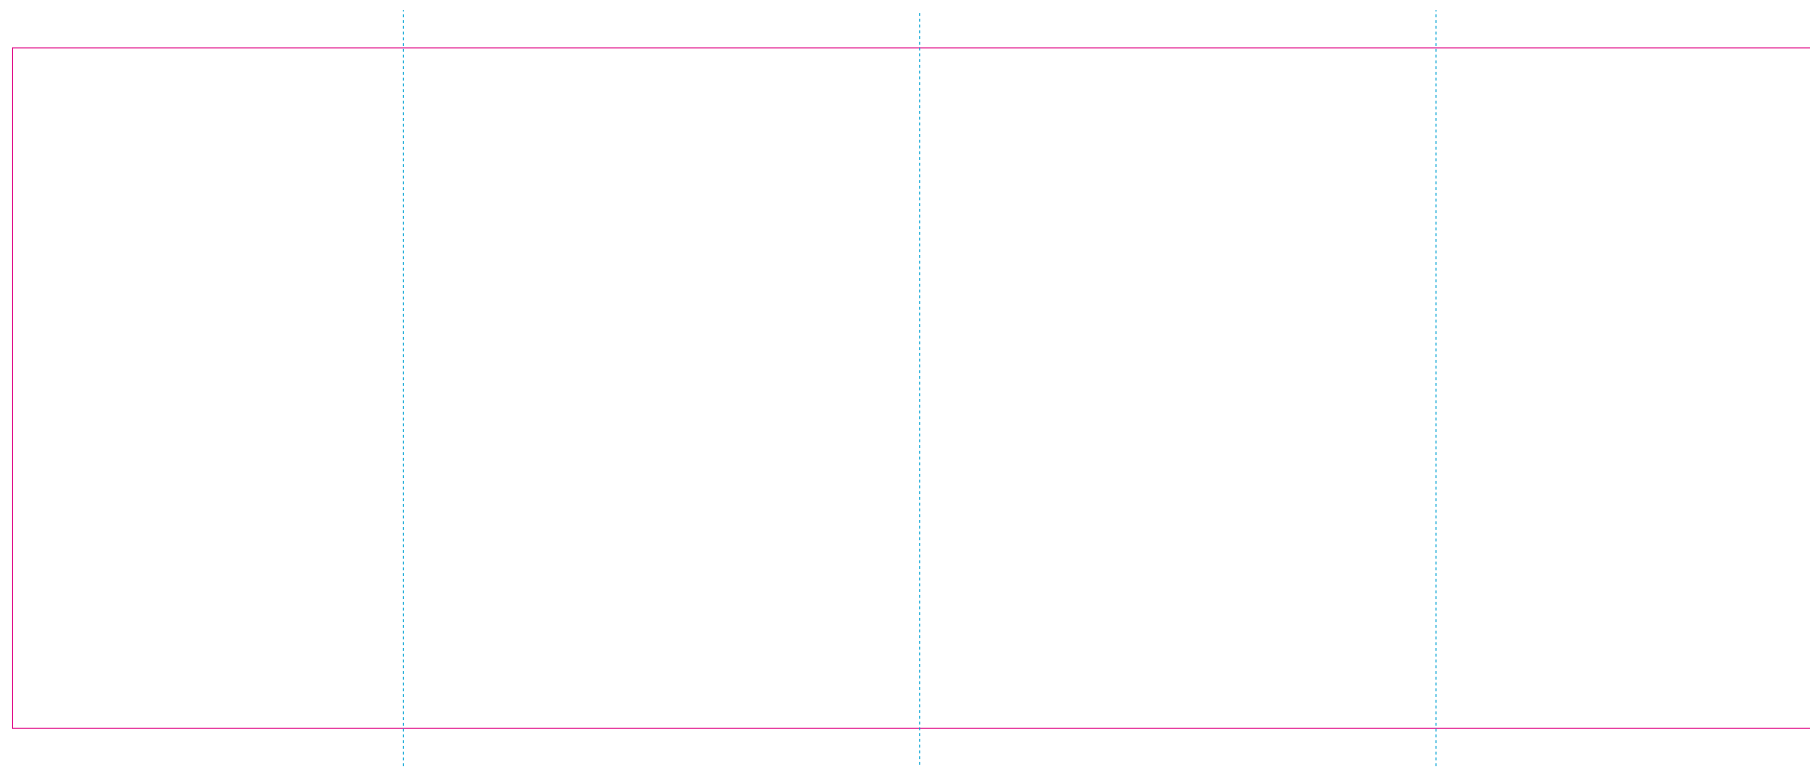

ER 2

ER 1

RS

— Edge of graphics
- - - centerlines

With rotary screen printing technology the product can only be printed on the opposite side of the handle, please do not position the design on the right or left handed side.

resolution: min. 300 DPI
colours: CMYK
formats: TIFF, PDF, EPS, AI, CDR

The pink outline the maximum size of graphic visible on the product.
The blue dash line indicates the center line of the left, right and middle side of object.