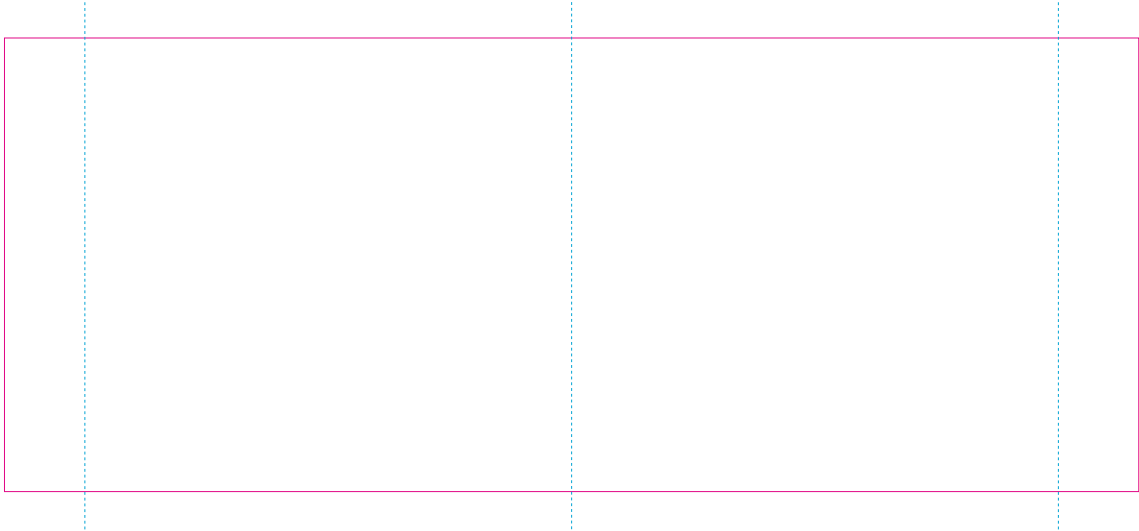

C

RS

With rotary screen printing technology the product can only be printed on the opposite side of the handle, please do not position the design on the right or left handed side.

—— Edge of graphics

- - - - centerlines

resolution: min. 300 DPI

colours: CMYK

formats: TIFF, PDF, EPS, AI, CDR

The pink outline the maximum size of graphic visible on the product.

The blue dash line indicates the center line of the left, right and middle side of object.