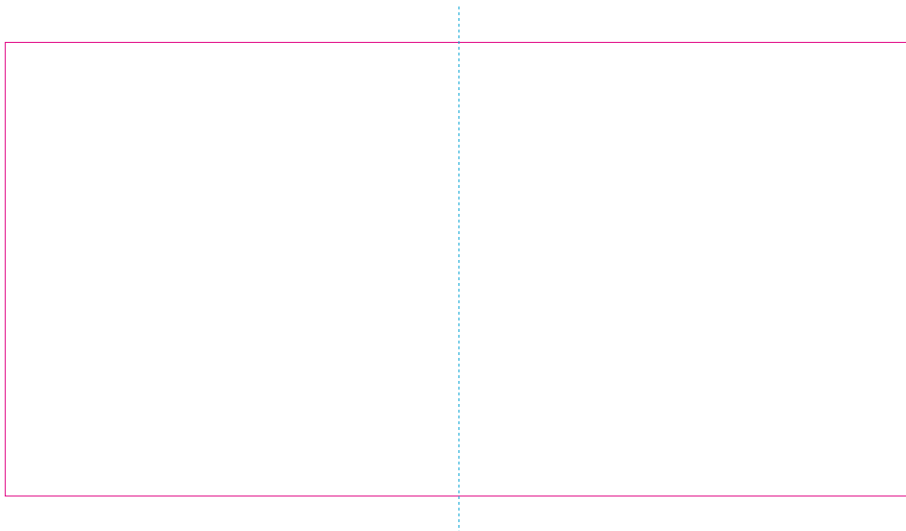

C

RS

With rotary screen printing technology the product can only be printed on the opposite side of the handle, please do not position the design on the right or left handed side.

—— Edge of graphics

- - - - centerlines

resolution: min. 300 DPI

colours: CMYK

formats: TIFF, PDF, EPS, AI, CDR

The pink outline the maximum size of graphic visible on the product.

The blue dash line indicates the center line of the left, right and middle side of object.