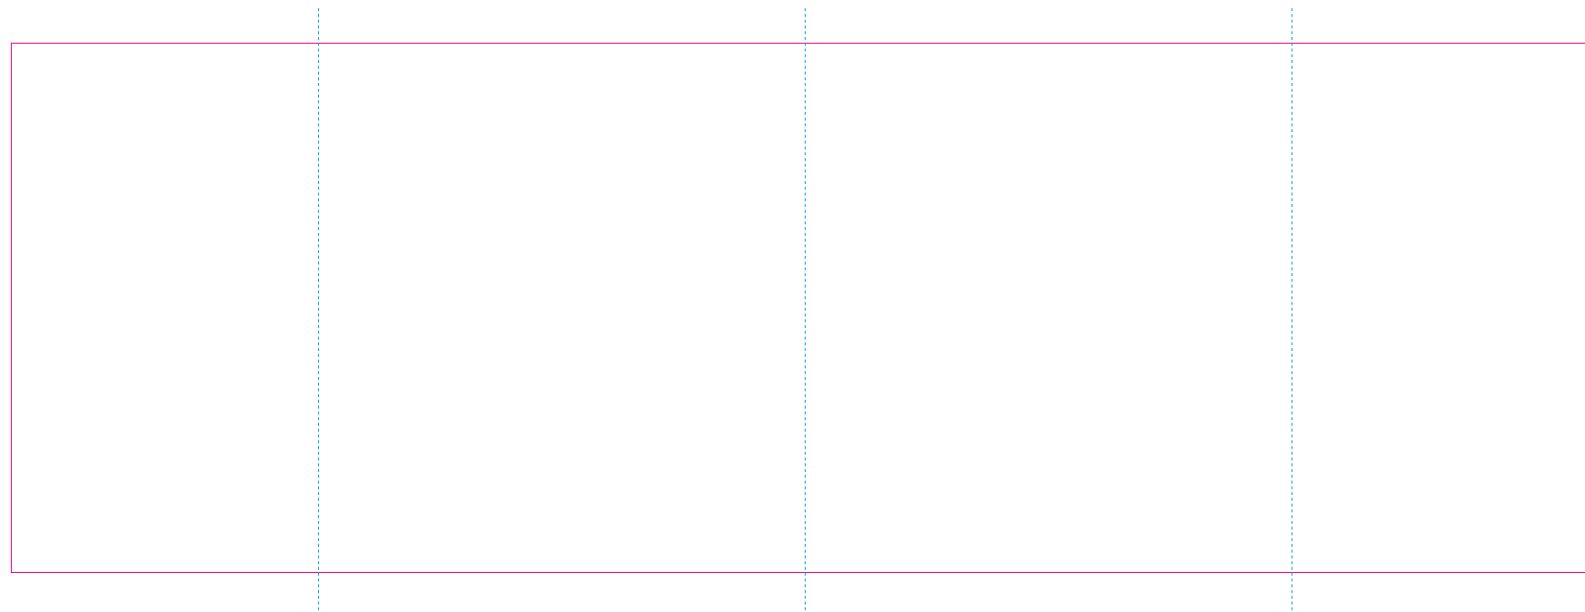

C

RS

With rotary screen printing technology the product can only be printed on the opposite side of the handle, please do not position the design on the right or left handed side.

— Edge of graphics

- - - centerlines

file format: vector

colours: in one color

formats: PDF, EPS, AI, CDR

The pink outline the maximum size of graphic visible on the product.

The blue dash line indicates the center line of the left, right and middle side of object.