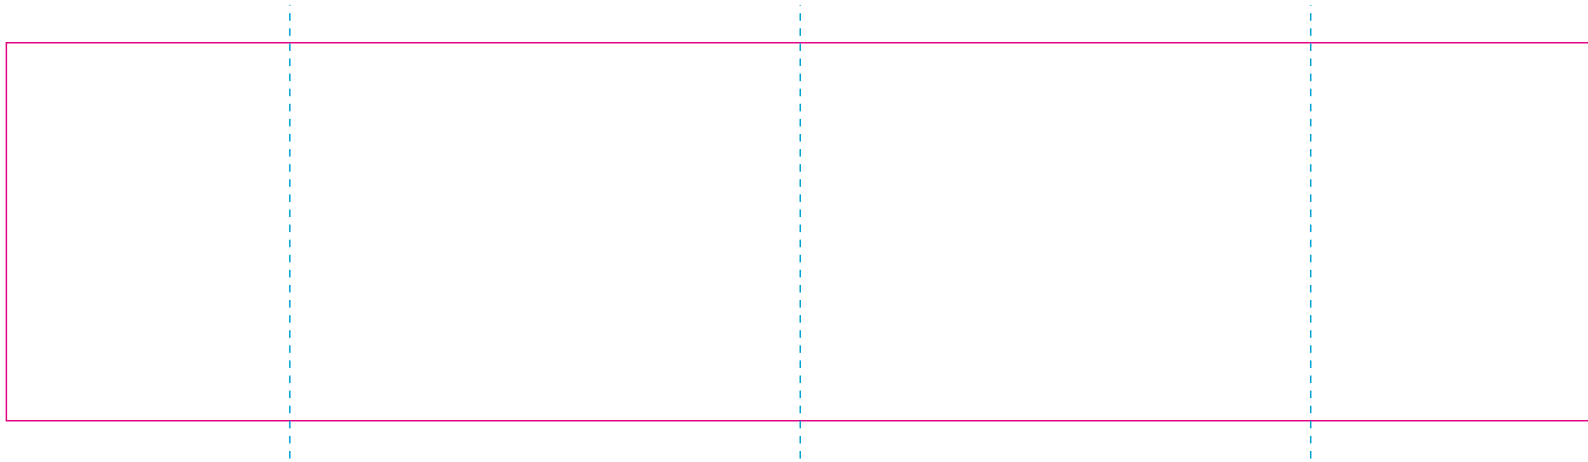

C

RS

With rotary screen printing technology the product can only be printed on the opposite side of the handle, please do not position the design on the right or left handed side.

—— Edge of graphics

----- centerlines

file format: vector
colours: in one color
formats: PDF, EPS, AI, CDR

The pink outline the maximum size of graphic visible on the product.
The blue dash line indicates the center line of the left, right and middle side of object.