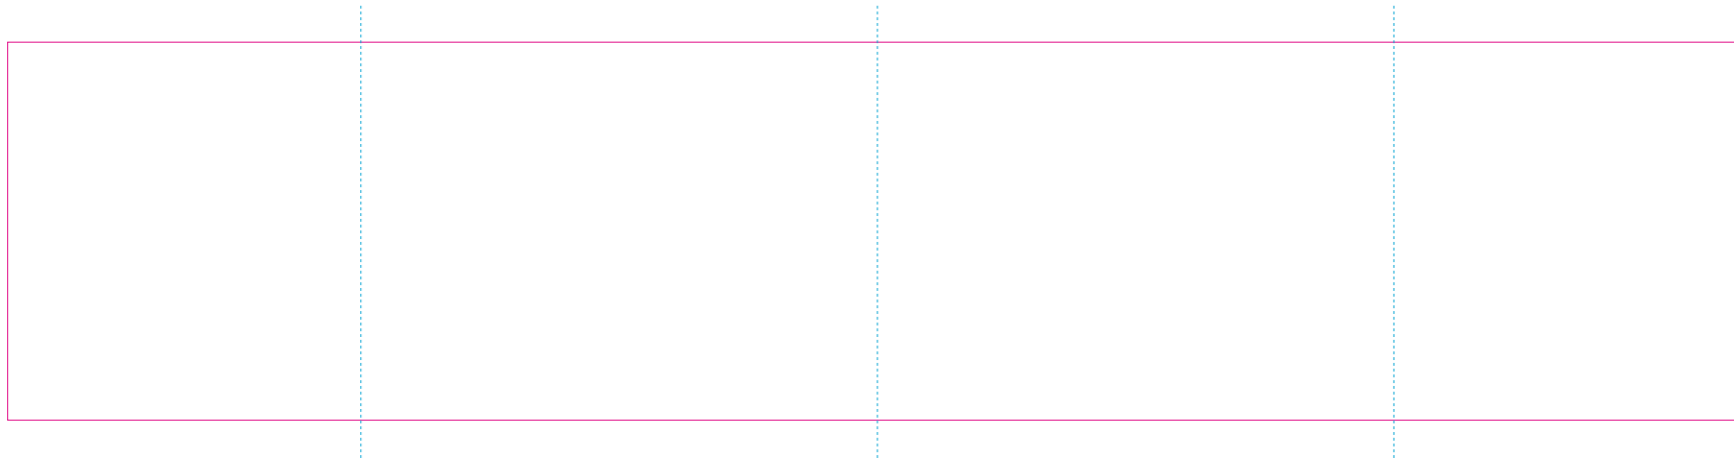

ER 2

ER 1, RS

With rotary screen printing technology the product can only be printed on the opposite side of the handle, please do not position the design on the right or left handed side.

— Edge of graphics

- - - centerlines

file format: vector
colours: in one color
formats: PDF, EPS, AI, CDR

The pink outline the maximum size of graphic visible on the product.
The blue dash line indicates the center line of the left, right and middle side of object.