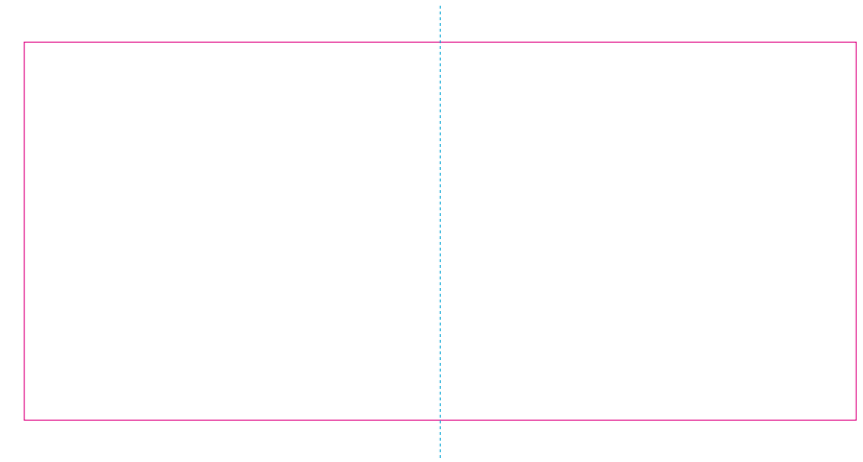

ER 2

ER 1, RS

With rotary screen printing technology the product can only be printed on the opposite side of the handle, please do not position the design on the right or left handed side.

— Edge of graphics

- - - centerlines

file format: vector
colours: in one color
formats: PDF, EPS, AI, CDR

The pink outline the maximum size of graphic visible on the product.
The blue dash line indicates the center line of the left, right and middle side of object.