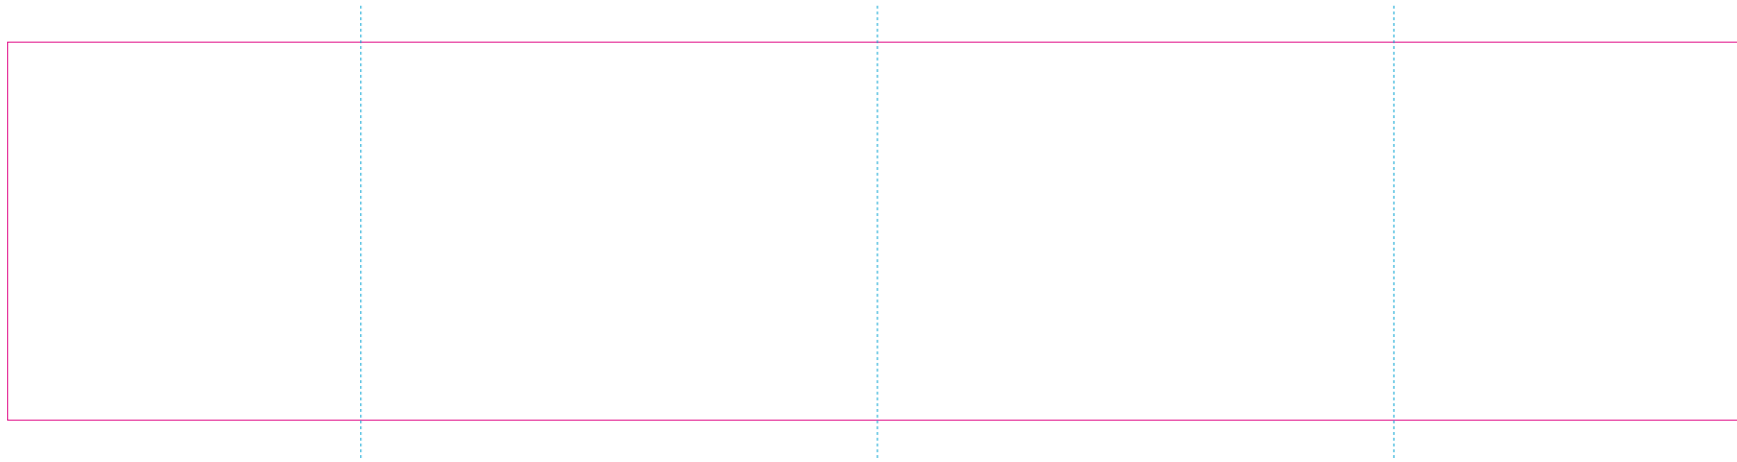

ER 2

ER 1, RS

With rotary screen printing technology the product can only be printed on the opposite side of the handle, please do not position the design on the right or left handed side.

— Edge of graphics

- - - centerlines

file format: vector
colours: in one color
formats: PDF, EPS, AI, CDR

The pink outline the maximum size of graphic visible on the product.
The blue dash line indicates the center line of the left, right and middle side of object.