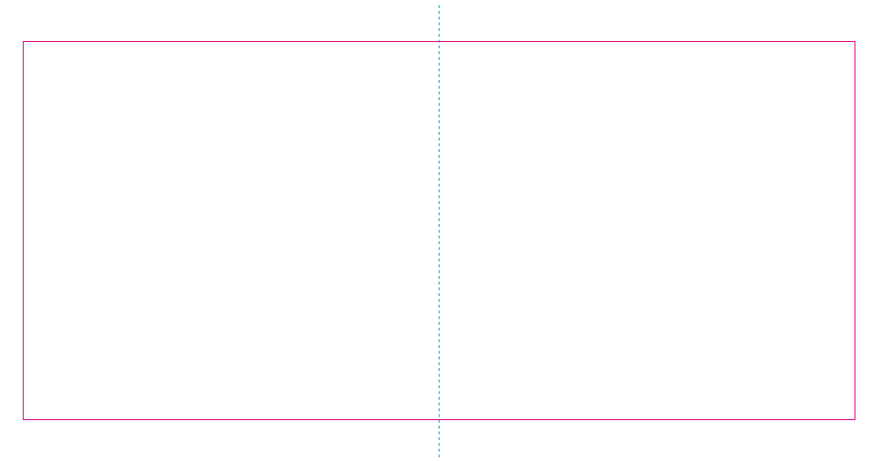

ER 2

ER 1, RS

With rotary screen printing technology the product can only be printed on the opposite side of the handle, please do not position the design on the right or left handed side.

— Edge of graphics

- - - centerlines

file format: vector
colours: in one color
formats: PDF, EPS, AI, CDR

The pink outline the maximum size of graphic visible on the product.
The blue dash line indicates the center line of the left, right and middle side of object.