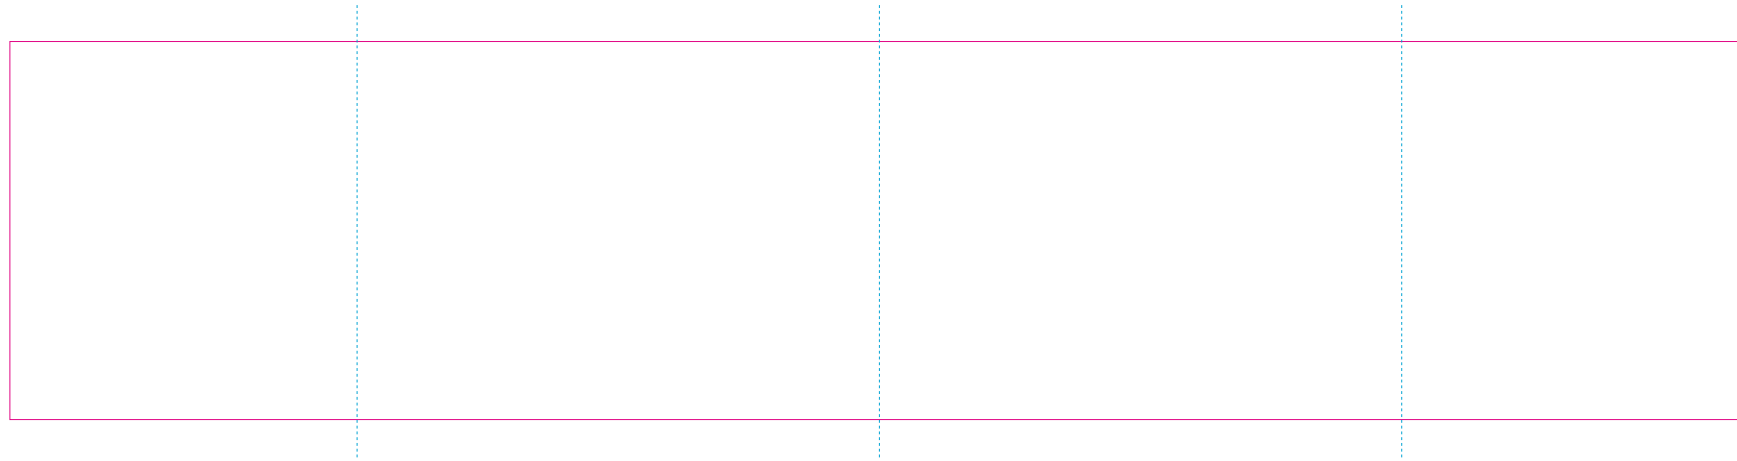

ER 2

ER 1, RS

With rotary screen printing technology the product can only be printed on the opposite side of the handle, please do not position the design on the right or left handed side.

— Edge of graphics

- - - centerlines

file format: vector
colours: in one color
formats: PDF, EPS, AI, CDR

The pink outline the maximum size of graphic visible on the product.
The blue dash line indicates the center line of the left, right and middle side of object.