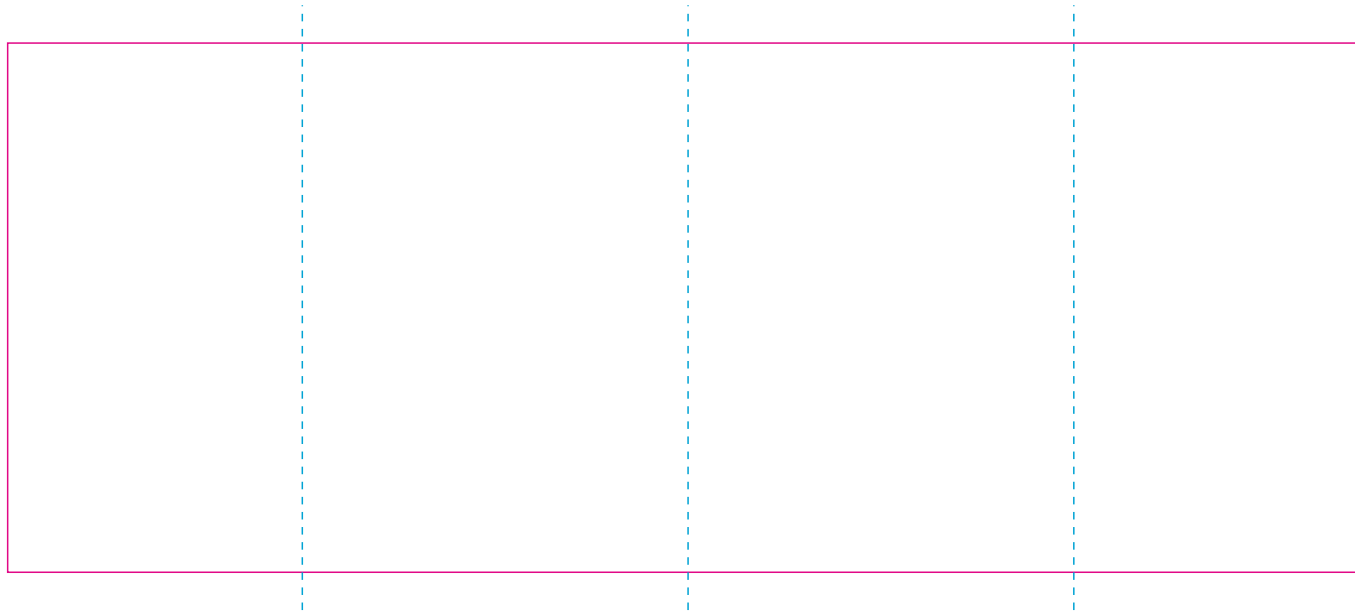

RUV

RS

— Edge of graphics

- - - centerlines

resolution: min. 300 DPI

colours: CMYK

formats: TIFF, PDF, EPS, AI, CDR

The pink outline the maximum size of graphic visible on the product.

The blue dash line indicates the center line of the left, right and middle side of object.