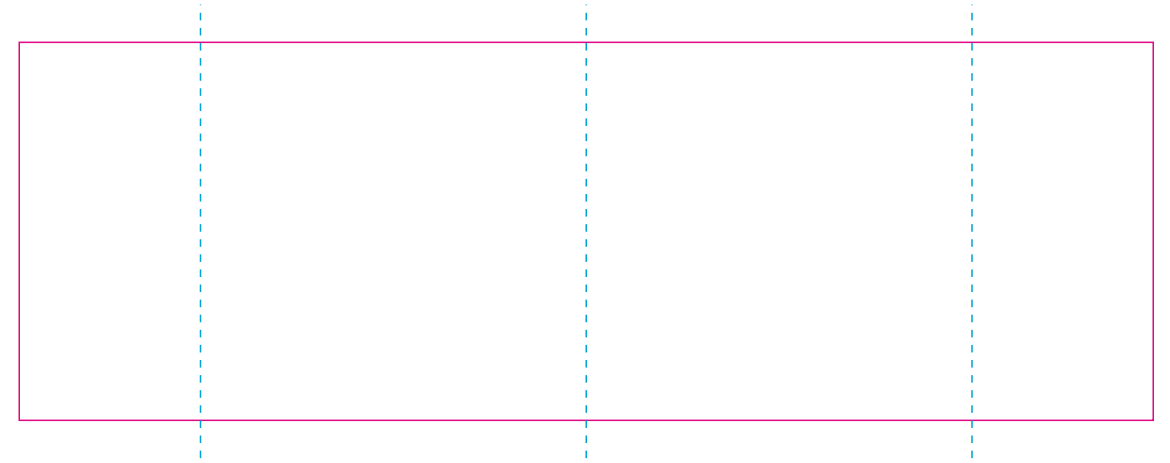

RUV

RS

— Edge of graphics

- - - centerlines

resolution: min. 300 DPI

colours: CMYK

formats: TIFF, PDF, EPS, AI, CDR

The pink outline the maximum size of graphic visible on the product.

The blue dash line indicates the center line of the left, right and middle side of object.