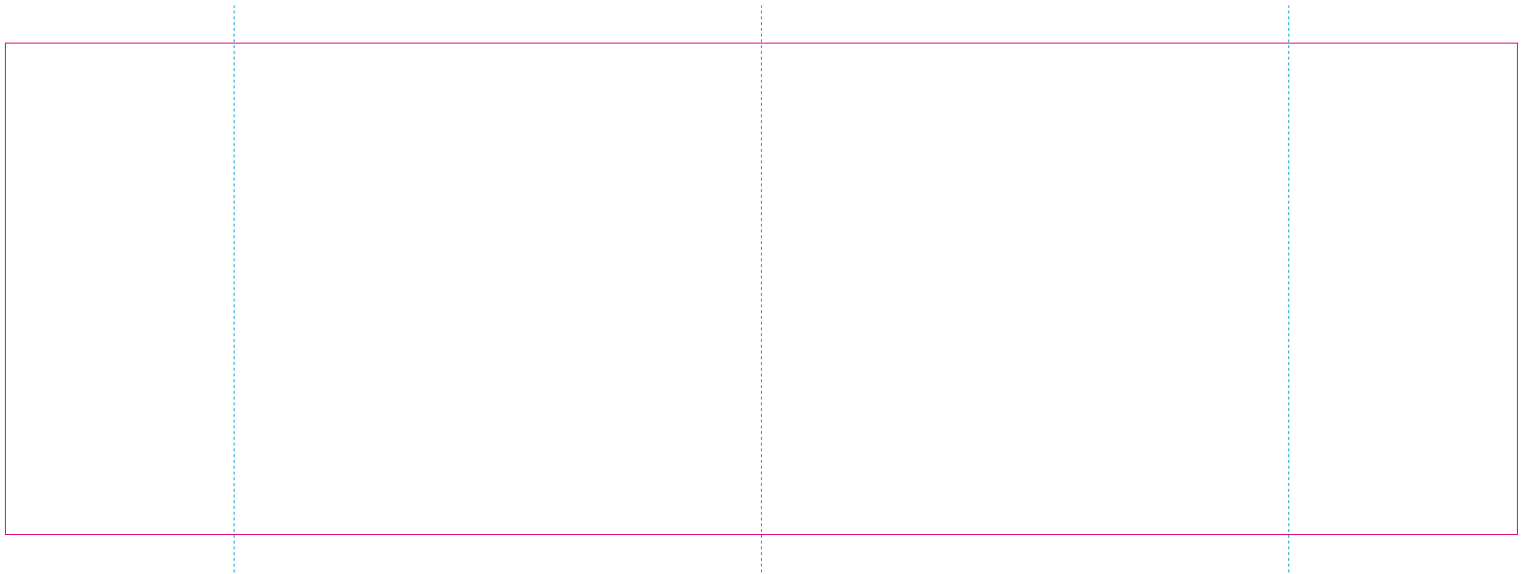

RS

— Edge of graphics

- - - centerlines

resolution: min. 300 DPI

colours: CMYK

formats: TIFF, PDF, EPS, AI, CDR

The pink outline the maximum size of graphic visible on the product.

The blue dash line indicates the center line of the left, right and middle side of object.