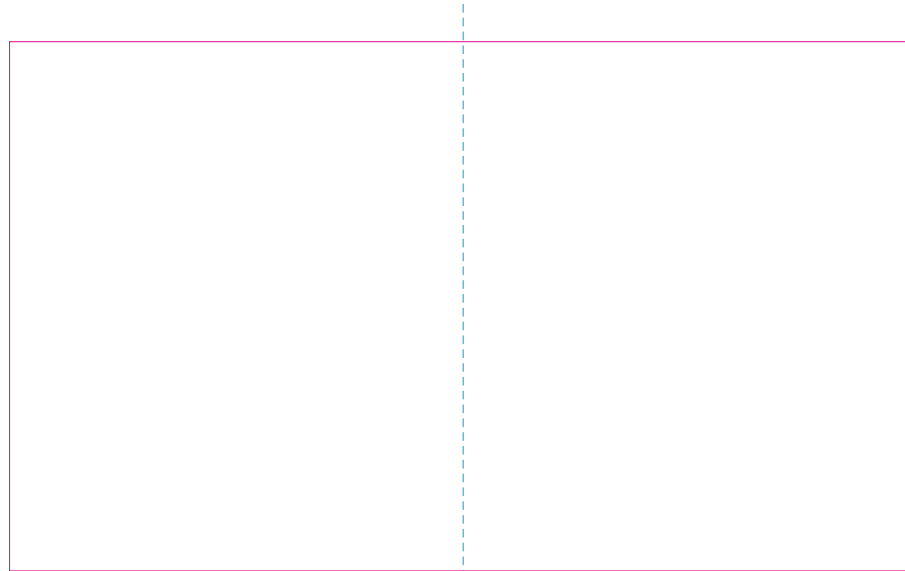

## ER 1, RS

With rotary screen printing technology the product can only be printed on the opposite side of the handle, please do not position the design on the right or left handed side.

## ER 2, C

— Edge of graphics

- - - centerlines

file format: vector

colours: in one color

formats: PDF, EPS, AI, CDR

The pink outline the maximum size of graphic visible on the product.

The blue dash line indicates the center line of the left, right and middle side of object.