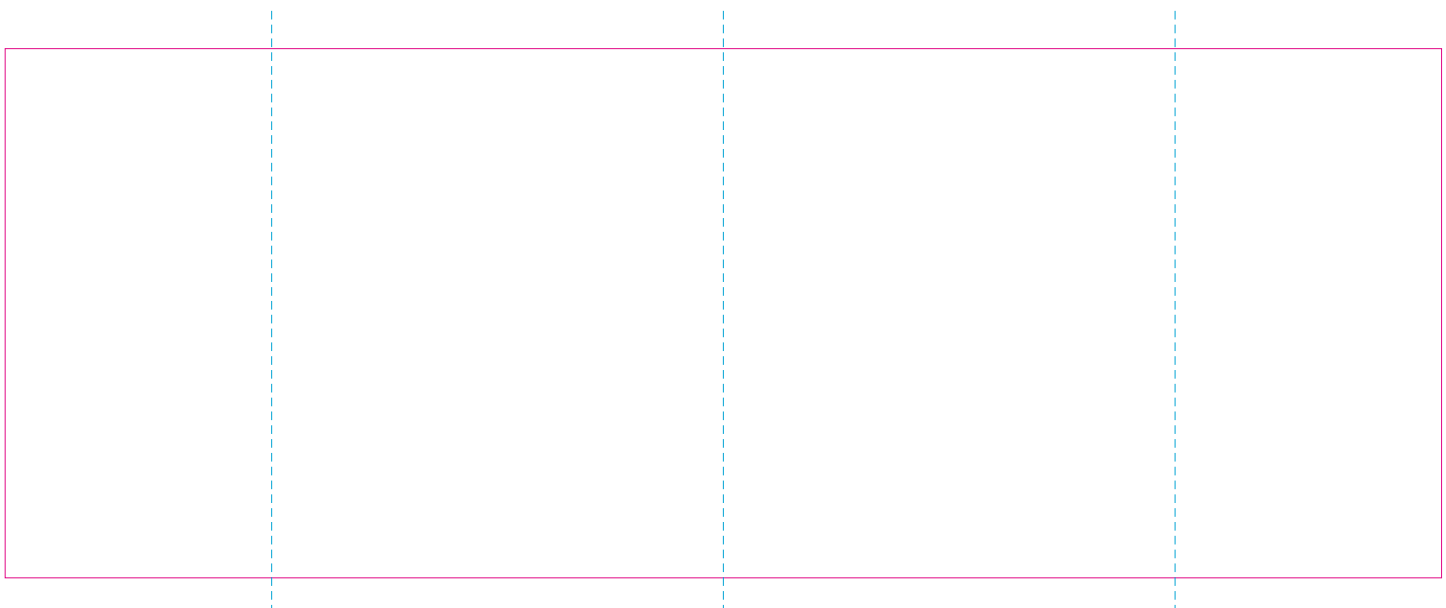

## ER 1, RS

With rotary screen printing technology the product can only be printed on the opposite side of the handle, please do not position the design on the right or left handed side.

## ER 2, C

— Edge of graphics

- - - centerlines

file format: vector

colours: in one color

formats: PDF, EPS, AI, CDR

The pink outline the maximum size of graphic visible on the product.

The blue dash line indicates the center line of the left, right and middle side of object.