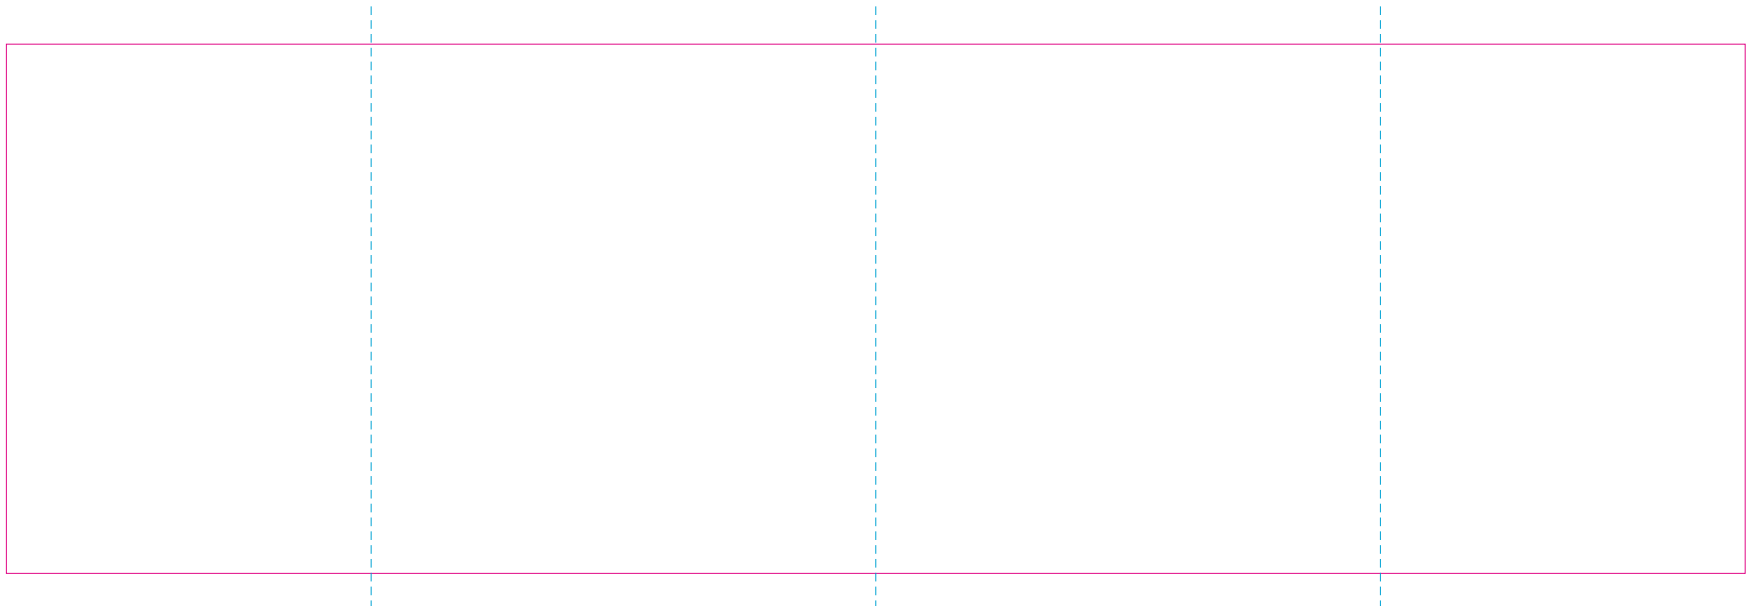

RS

RUV

— Edge of graphics
- - - centerlines

file format: vector
colours: in one color
formats: PDF, EPS, AI, CDR

The pink outline the maximum size of graphic visible on the product.
The blue dash line indicates the center line of the left, right and middle side of object.