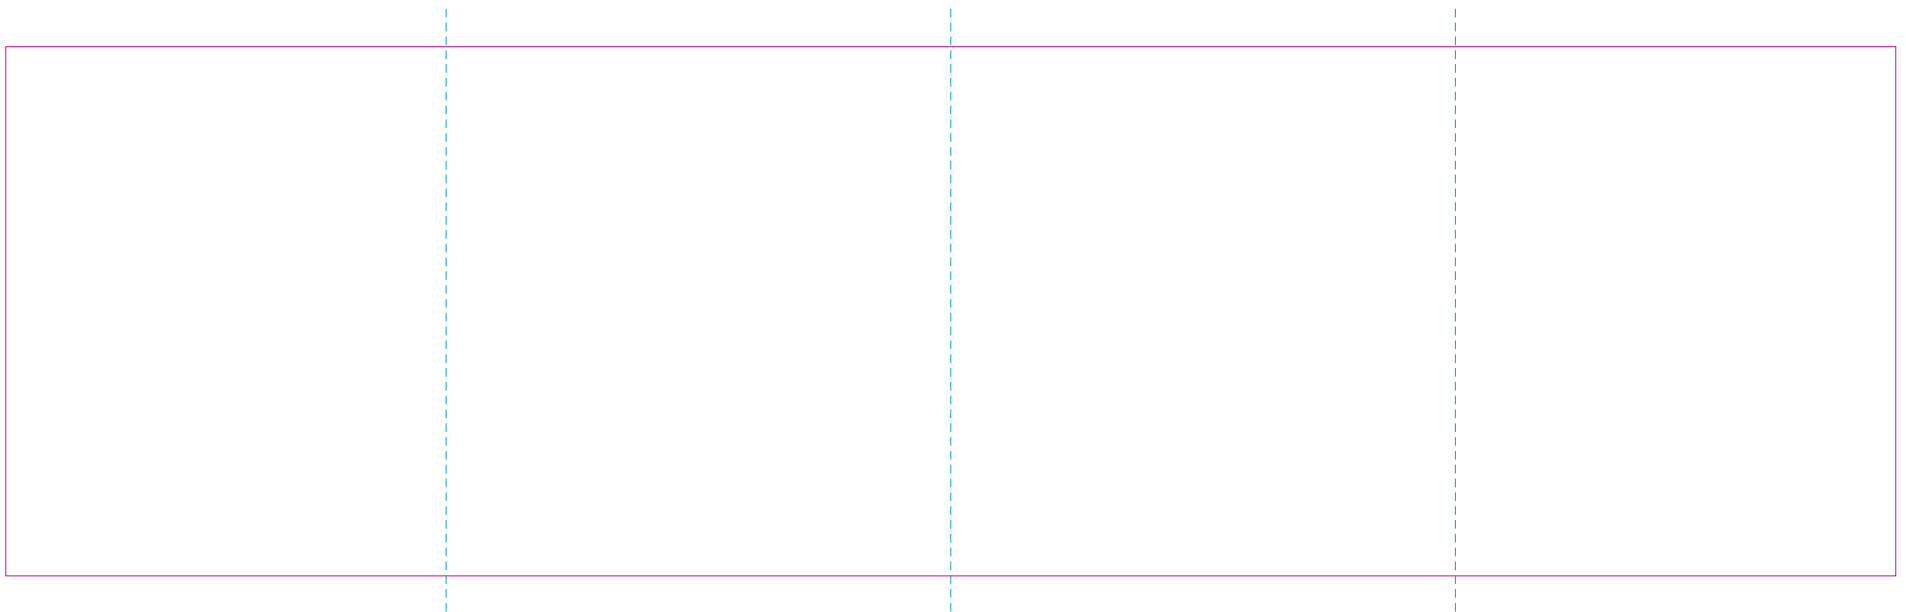

**RS**

**RUV**

— Edge of graphics  
- - - centerlines

file format: vector  
colours: in one color  
formats: PDF, EPS, AI, CDR

The pink outline the maximum size of graphic visible on the product.  
The blue dash line indicates the center line of the left, right and middle side of object.