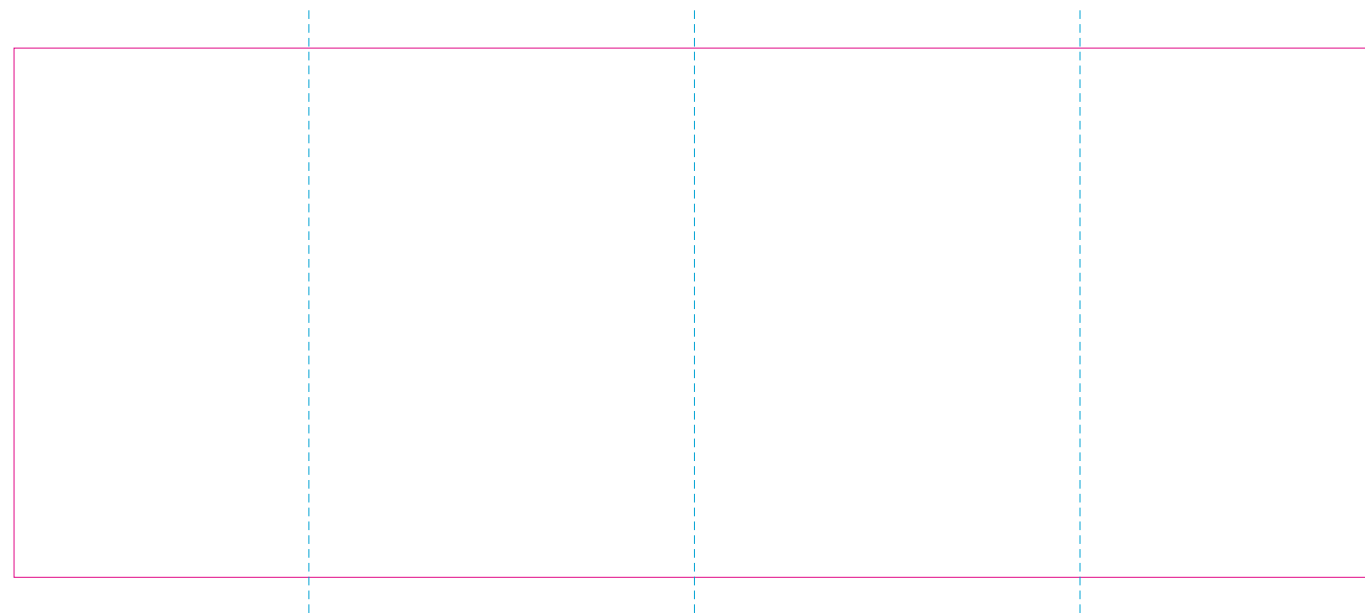

RS

ER 1

RUV, ER 2

— Edge of graphics

- - - centerlines

resolution: min. 300 DPI
colours: CMYK
formats: TIFF, PDF, EPS, AI, CDR

The pink outline the maximum size of graphic visible on the product.

The blue dash line indicates the center line of the left, right and middle side of object.