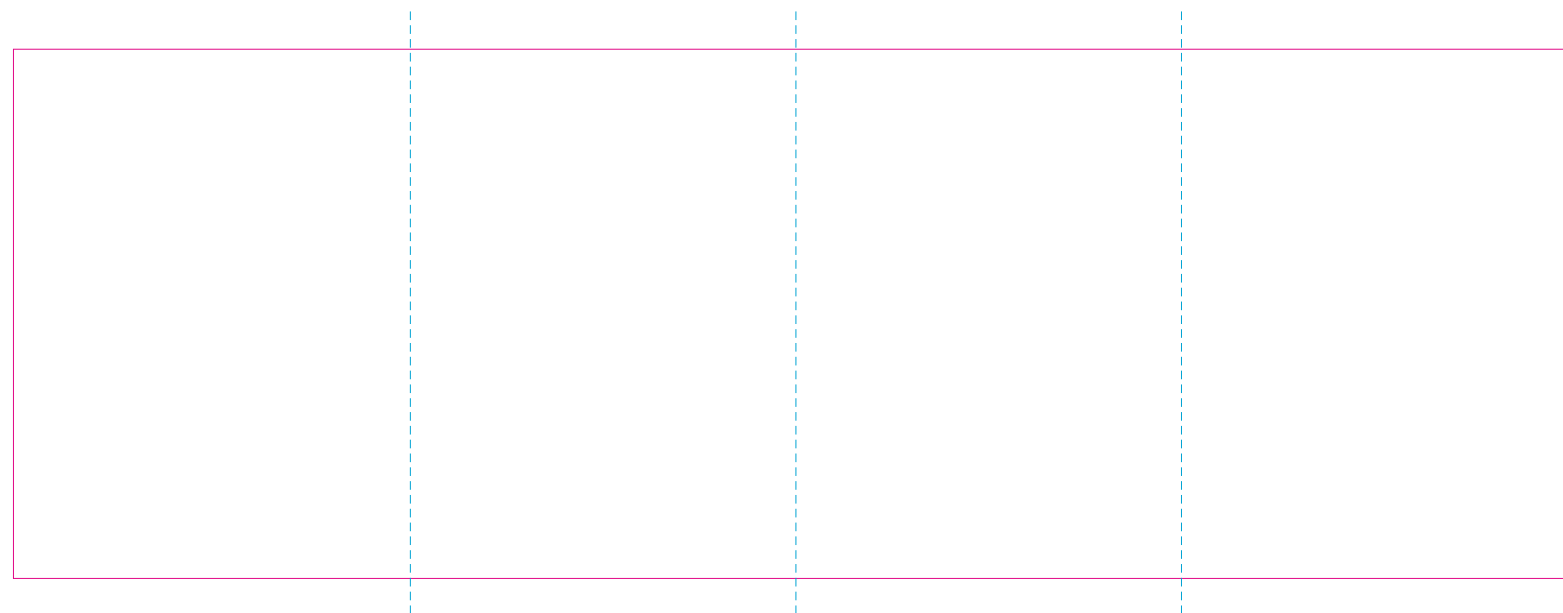

RS

ER 1

RUV, ER 2

— Edge of graphics

- - - centerlines

resolution: min. 300 DPI
colours: CMYK
formats: TIFF, PDF, EPS, AI, CDR

The pink outline the maximum size of graphic visible on the product.

The blue dash line indicates the center line of the left, right and middle side of object.