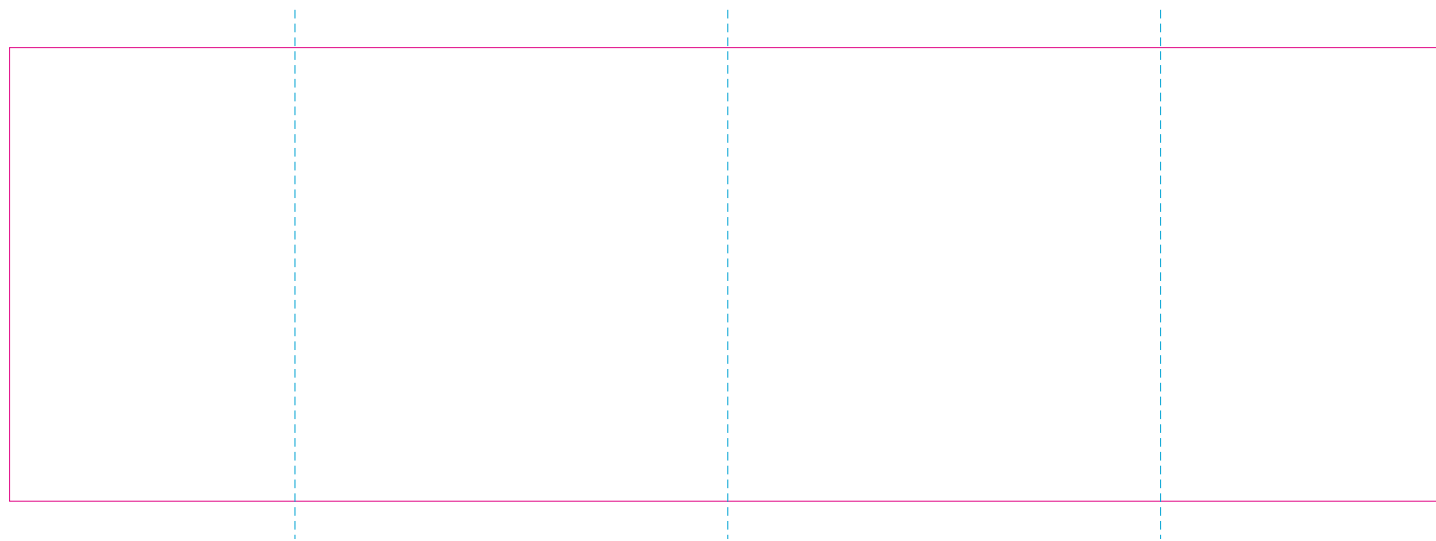

## RS, ER 2

## ER 1

— Edge of graphics

- - - centerlines

resolution: min. 300 DPI

colours: CMYK

formats: TIFF, PDF, EPS, AI, CDR

The pink outline the maximum size of graphic visible on the product.

The blue dash line indicates the center line of the left, right and middle side of object.