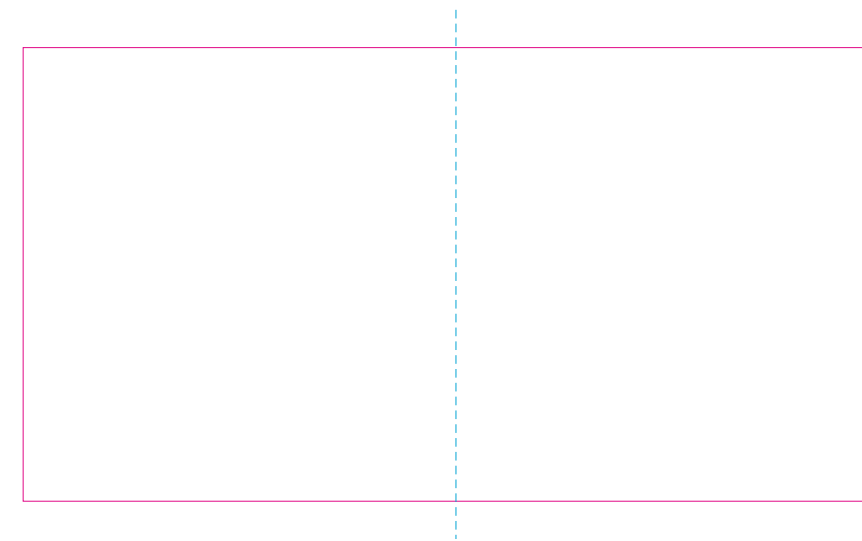

## ER 1

— Edge of graphics

- - - centerlines

resolution: min. 300 DPI

colours: CMYK

formats: TIFF, PDF, EPS, AI, CDR

The pink outline the maximum size of graphic visible on the product.

The blue dash line indicates the center line of the left, right and middle side of object.