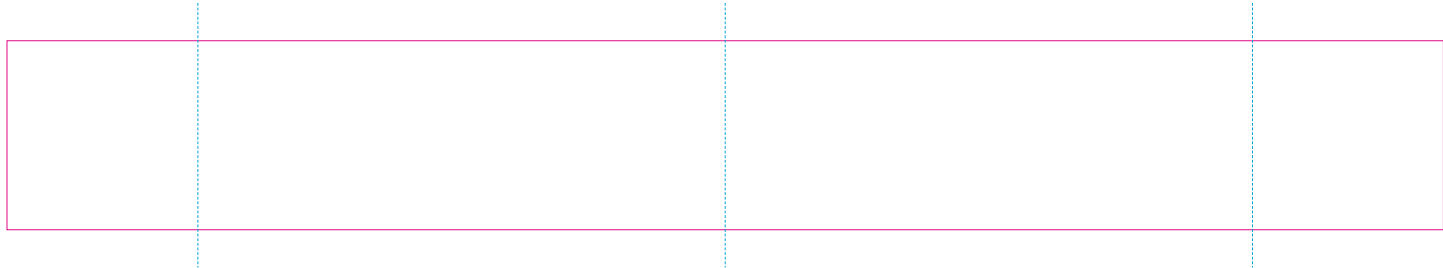

# WPC, C

— Edge of graphics

- - - centerlines

resolution: min. 300 DPI

colours: CMYK

formats: TIFF, PDF, EPS, AI, CDR

The pink outline the maximum size of graphic visible on the product.

The blue dash line indicates the center line of the left, right and middle side of object.