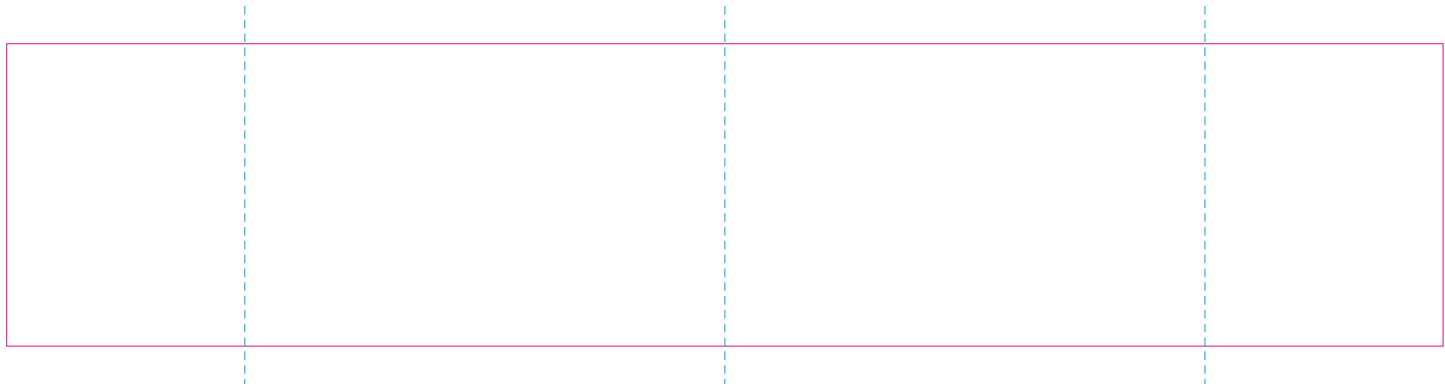

ER 1

ER 2, RS

— Edge of graphics

- - - centerlines

resolution: min. 300 DPI

colours: CMYK

formats: TIFF, PDF, EPS, AI, CDR

The pink outline the maximum size of graphic visible on the product.

The blue dash line indicates the center line of the left, right and middle side of object.