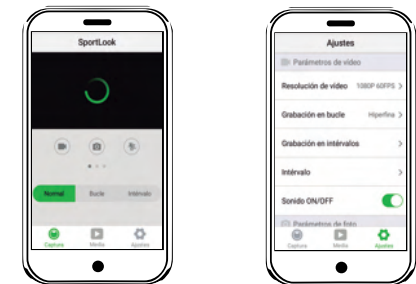

2. Long press the WIFI button on the camera to display the WIFI network and password.
3. Open the APP on your mobile device, select network "5528" and enter your password.
4. Once connected you can view the camera images on your mobile device and use the different functions.

5. Press again the WIFI button to turn off.

This device is also compatible with the below apps: XDV and NTK Cam (available for Google Play Store and APP Store).

Warnings:

FRONT PART

AP781592-80 (szürke) Garrix akció kamera