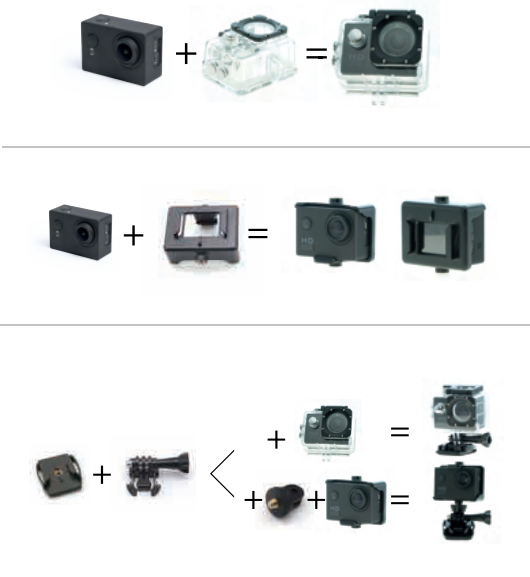

Attaching your camera:

Charging:

During charging, the red indicator light will flash. When the camera is fully charged, the indicator will stay on.

Operation:

Hold the (M) button to power on the camera.