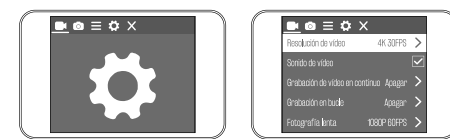

Application use: