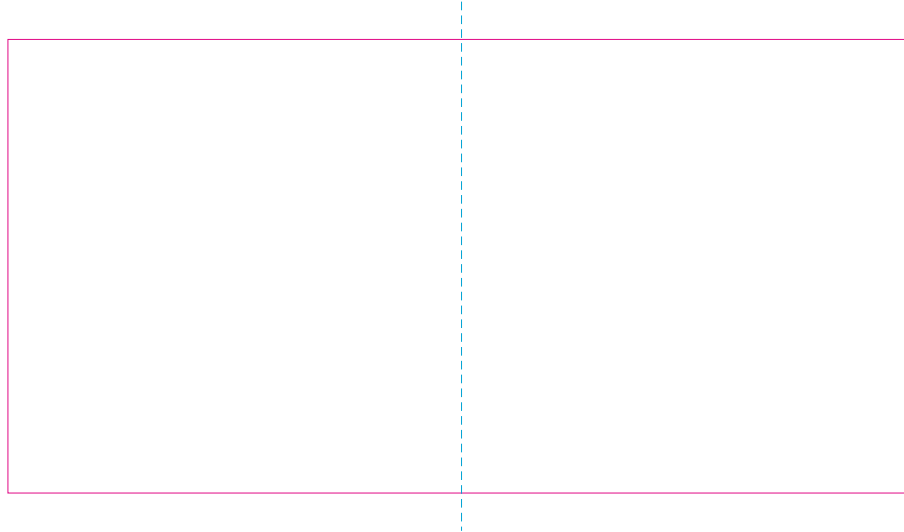

RS

With rotary screen printing technology the product can only be printed on the opposite side of the handle, please do not position the design on the right or left handed side.

C

- Edge of graphics
- - - centerlines

file format: vector
colours: in one color
formats: PDF, EPS, AI, CDR

The pink outline the maximum size of graphic visible on the product.
The blue dash line indicates the center line of the left, right and middle side of object.