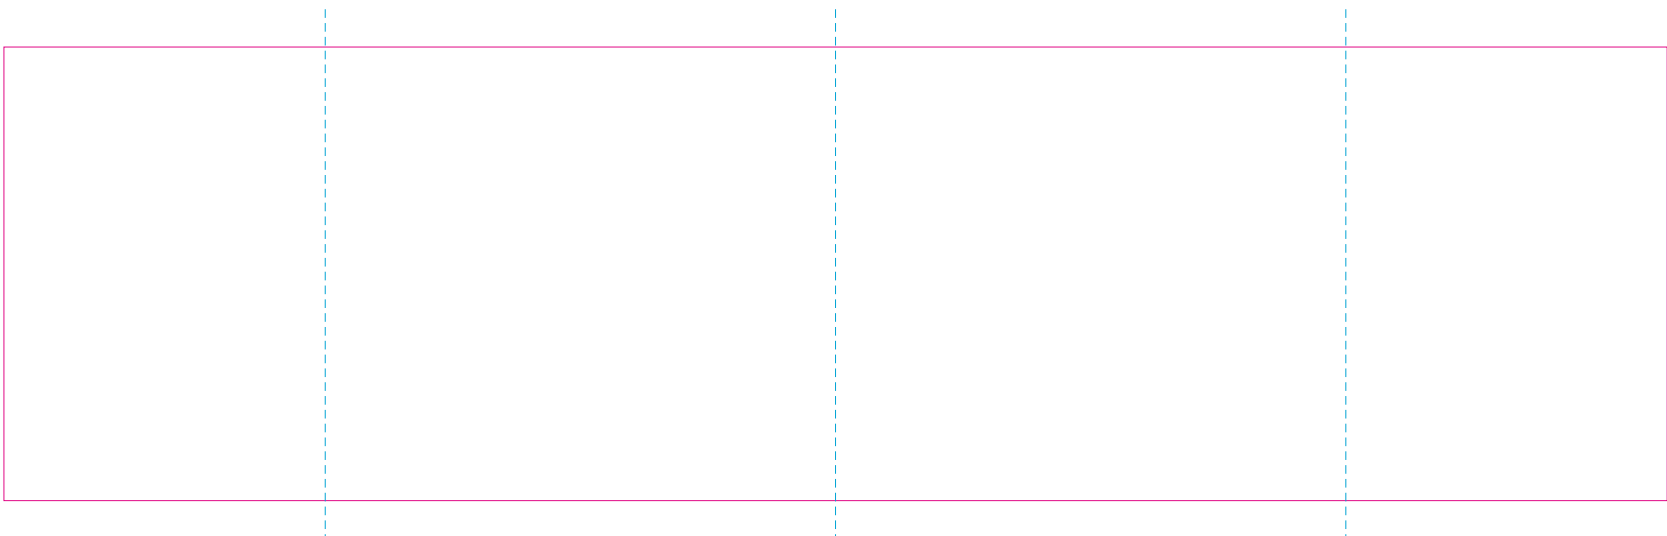

RS

With rotary screen printing technology the product can only be printed on the opposite side of the handle, please do not position the design on the right or left handed side.

C

- Edge of graphics
- - - centerlines

file format: vector
colours: in one color
formats: PDF, EPS, AI, CDR

The pink outline the maximum size of graphic visible on the product.
The blue dash line indicates the center line of the left, right and middle side of object.