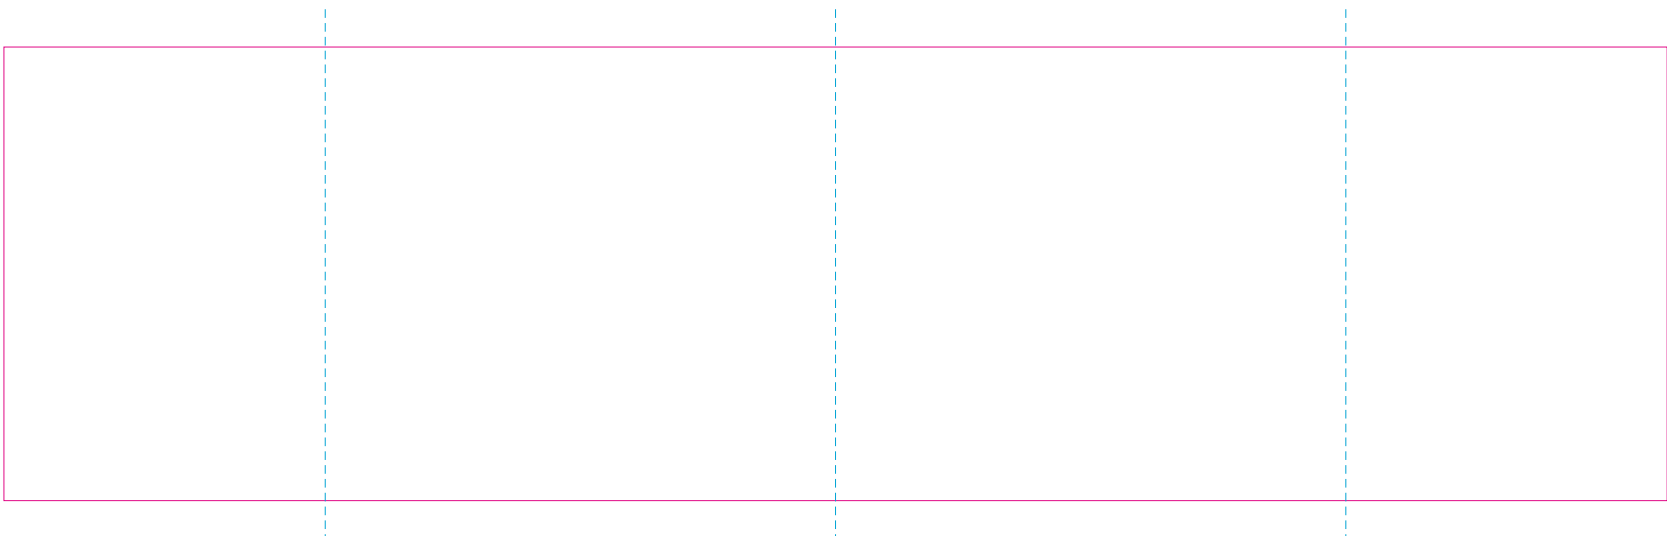

RS

With rotary screen printing technology the product can only be printed on the opposite side of the handle, please do not position the design on the right or left handed side.

C

— Edge of graphics

- - - centerlines

file format: vector
colours: in one color
formats: PDF, EPS, AI, CDR

The pink outline the maximum size of graphic visible on the product.
The blue dash line indicates the center line of the left, right and middle side of object.