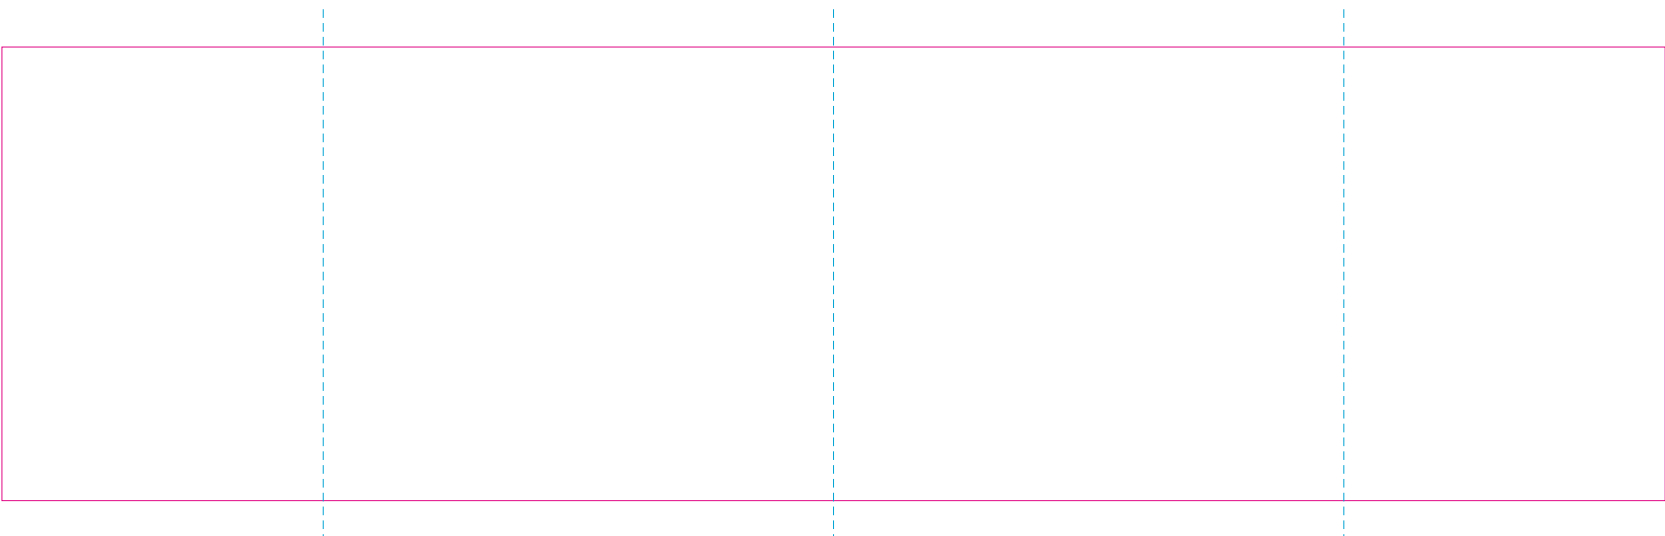

# RS

With rotary screen printing technology the product can only be printed on the opposite side of the handle, please do not position the design on the right or left handed side.

# C

— Edge of graphics

- - - centerlines

file format: vector  
colours: in one color  
formats: PDF, EPS, AI, CDR

The pink outline the maximum size of graphic visible on the product.  
The blue dash line indicates the center line of the left, right and middle side of object.