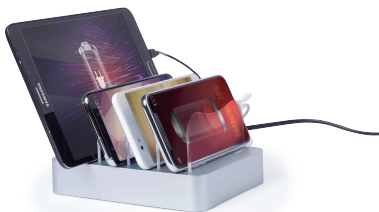

Warnings:

1. Do not expose this product to rain or damp conditions.
2. Prevent this item from falling as it could cause serious damage.
3. Do not dismantle, repair or modify this product by yourself, contact an authorized specialist.
4. Clean the speaker with a dry cloth.
5. Do not place this item near sources of heat or expose to direct sunlight.
6. Do not insert any metal objects into this device as there is a risk of causing a short circuit in the unit.
7. Keep this product away from children.

MADE IN PRC