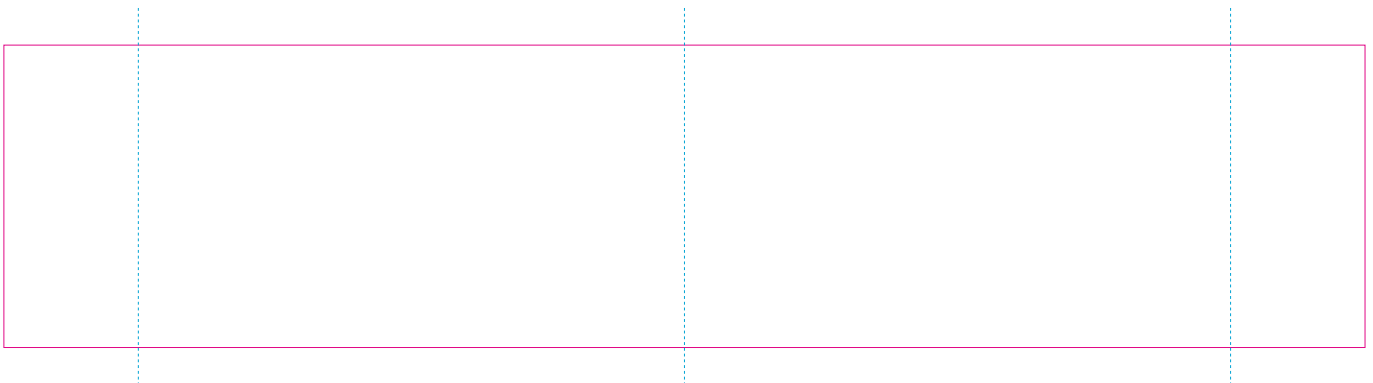

RS

With rotary screen printing technology the product can only be printed on the opposite side of the handle, please do not position the design on the right or left handed side.

C

— Edge of graphics

- - - centerlines

resolution: min. 300 DPI

colours: CMYK

formats: TIFF, PDF, EPS, AI, CDR

The pink outline the maximum size of graphic visible on the product.

The blue dash line indicates the center line of the left, right and middle side of object.