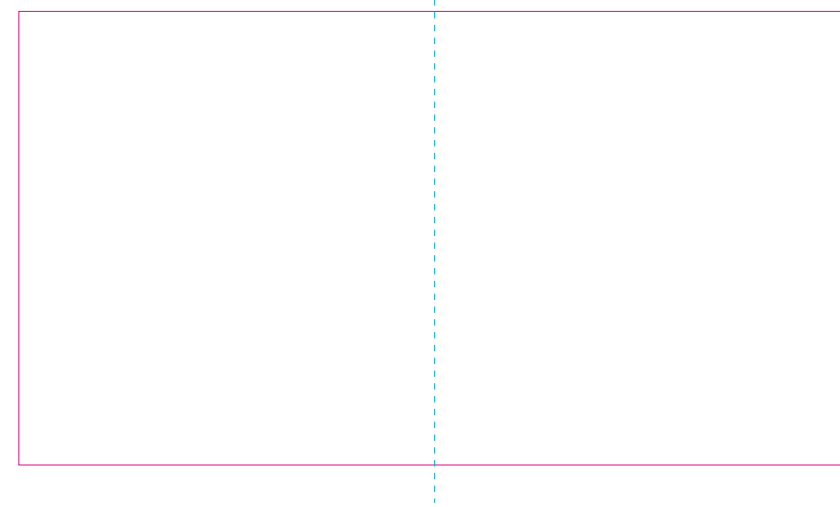

ER 1

ER 2

RS

With rotary screen printing technology the product can only be printed on the opposite side of the handle, please do not position the design on the right or left handed side.

— Edge of graphics

- - - centerlines

resolution: min. 300 DPI

colours: CMYK

formats: TIFF, PDF, EPS, AI, CDR

The pink outline the maximum size of graphic visible on the product.

The black outline indicates the edge of the product.

The blue dash line indicates the center line of the left, right and middle side of object.