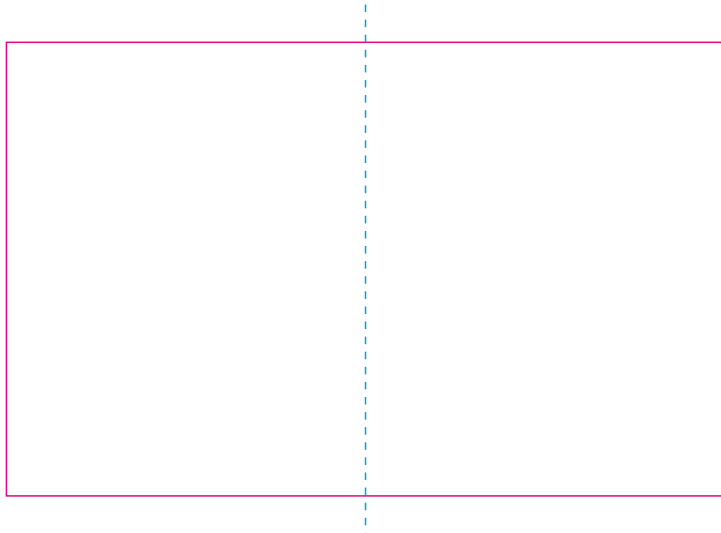

ER 1

ER 2

RS

With rotary screen printing technology the product can only be printed on the opposite side of the handle, please do not position the design on the right or left handed side.

— Edge of graphics

- - - centerlines

resolution: min. 300 DPI

colours: CMYK

formats: TIFF, PDF, EPS, AI, CDR

The pink outline the maximum size of graphic visible on the product.

The black outline indicates the edge of the product.

The blue dash line indicates the center line of the left, right and middle side of object.