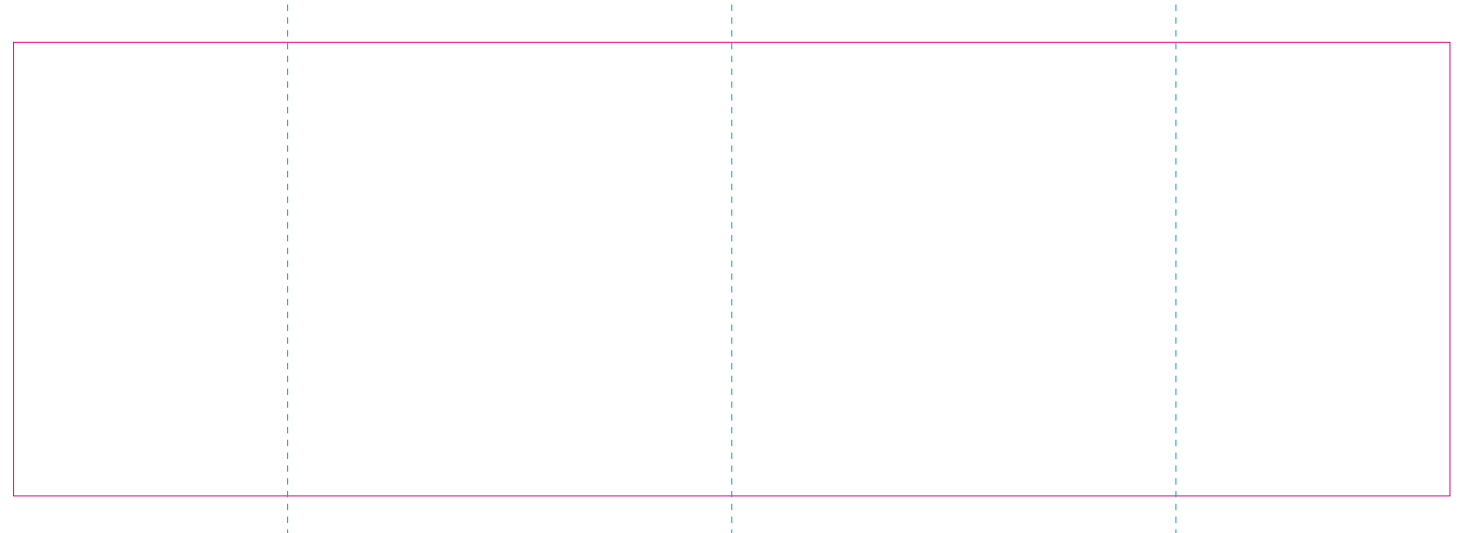

ER 1

ER 2

RS

With rotary screen printing technology the product can only be printed on the opposite side of the handle, please do not position the design on the right or left handed side.

— Edge of graphics

- - - centerlines

resolution: min. 300 DPI

colours: CMYK

formats: TIFF, PDF, EPS, AI, CDR

The pink outline the maximum size of graphic visible on the product.

The black outline indicates the edge of the product.

The blue dash line indicates the center line of the left, right and middle side of object.