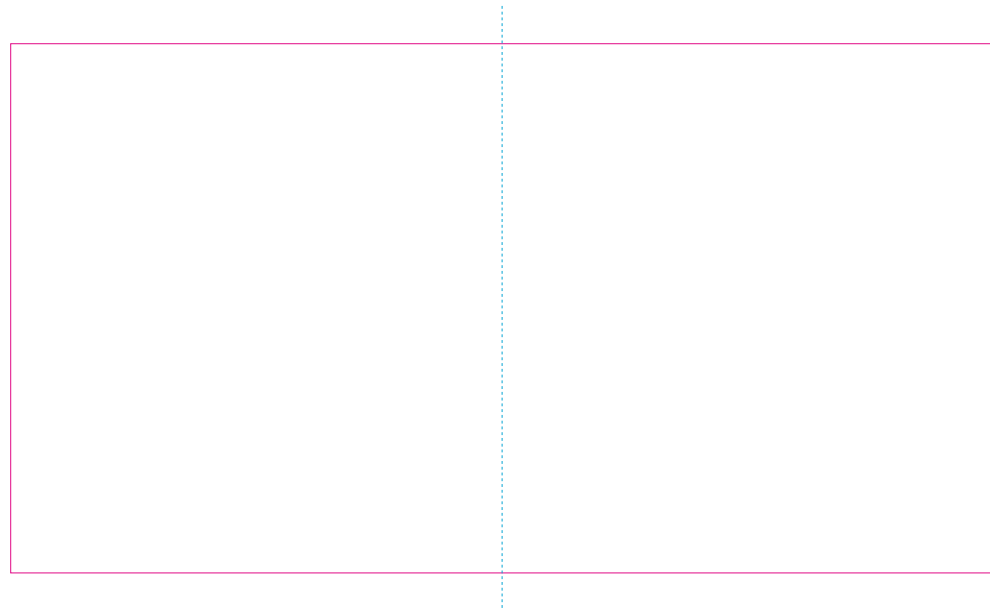

ORIGINAL ARTWORK
(UNWARPED)

CURVED ARTWORK
(HORIZONTAL SCALE)

— Edge of graphics
- - - centerlines

resolution: min. 300 DPI
colours: CMYK
formats: TIFF, PDF, EPS, AI, CDR

The pink outline the maximum size of graphic visible on the product.
The black outline indicates the edge of the product.
The blue dash line indicates the center line of the left, right and middle side of object.