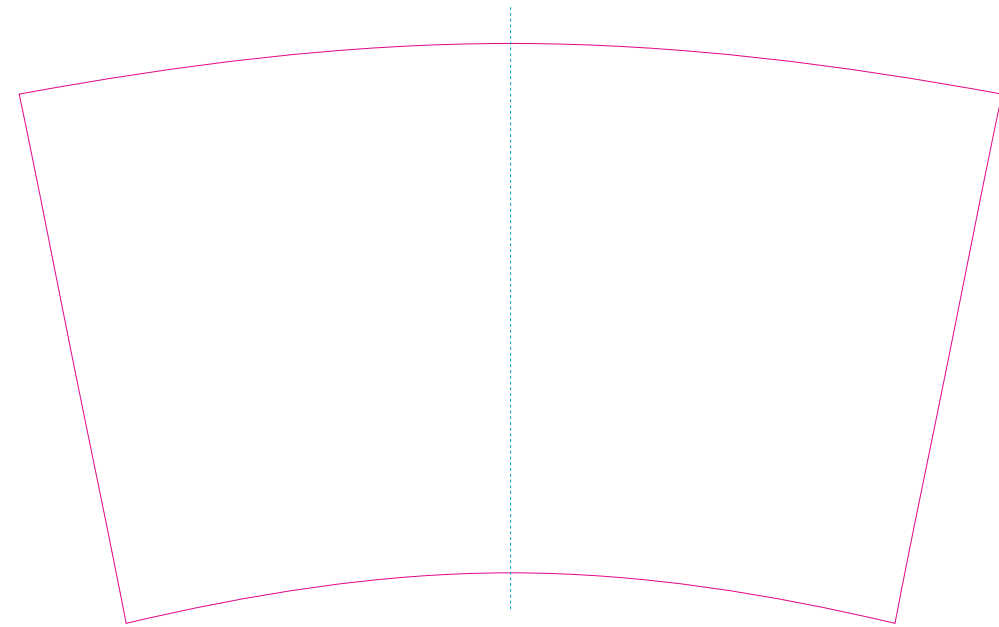

ORIGINAL ARTWORK
(UNWARPED)

CURVED ARTWORK
(HORIZONTAL SCALE)

— Edge of graphics
- - - centerlines

resolution: min. 300 DPI
colours: CMYK
formats: TIFF, PDF, EPS, AI, CDR

The pink outline the maximum size of graphic visible on the product.
The black outline indicates the edge of the product.
The blue dash line indicates the center line of the left, right and middle side of object.