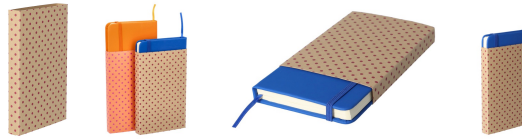

AP713017-00

CreaSleeve Kraft 109 custom kraft paper sleeve

Custom made, full colour printed kraft paper sleeve. MOQ: 50 pcs.

Other colours

Product information

Item number	AP713017-00
Product name	custom kraft paper sleeve
Description	Custom made, full colour printed kraft paper sleeve. MOQ: 50 pcs.
Colour(s)	natural
Size	91×144×16 mm
Material(s)	Paper
Individual product weight	0 g
Country of origin	HU
Tariff number	4911990000
EAN Code	5996425609674

Product specific details

Packing details

Quantity	1 pcs
Export carton dimensions	14 x 22 x 0 cm
Cubage	1.0E-5 m3

Printing info

	<p>Position: I. Whole surface</p> <p>Technology: FP-DG</p> <p>Max. number of colours: No colour</p> <p>Max. size: 144mm x 224mm</p>
--	---