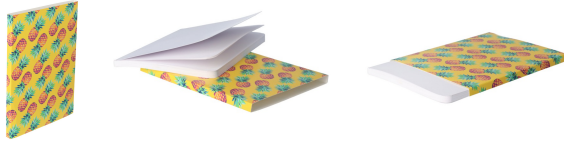

AP713042-01

CreaSleeve 122 custom paper sleeve

Custom made, full colour printed paper sleeve. MOQ: 50 pcs.

### Product information

Item number	AP713042-01
Product name	custom paper sleeve
Description	Custom made, full colour printed paper sleeve. MOQ: 50 pcs.
Colour(s)	white
Size	151×205×10 mm
Material(s)	Paper
Individual product weight	0 g
Country of origin	HU
Tariff number	4911990000
EAN Code	5996425609926