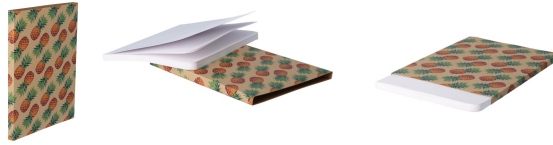

AP713043-00

CreaSleeve Kraft 122 custom kraft paper sleeve

Custom made, full colour printed kraft paper sleeve. MOQ: 50 pcs.

#### Product information

Item number	AP713043-00
Product name	custom kraft paper sleeve
Description	Custom made, full colour printed kraft paper sleeve. MOQ: 50 pcs.
Colour(s)	natural
Size	151×205×10 mm
Material(s)	Paper
Individual product weight	0 g
Country of origin	HU
Tariff number	4911990000
EAN Code	5996425609933