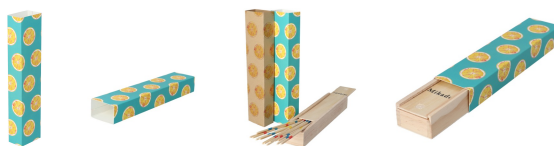

AP713398-01

CreaSleeve 300 custom paper sleeve

Custom made, full colour printed paper sleeve. MOQ: 50 pcs.

Other colours

Product information

Item number	AP713398-01
Product name	custom paper sleeve
Description	Custom made, full colour printed paper sleeve. MOQ: 50 pcs.
Colour(s)	white
Size	43x194x26 mm
Material(s)	Paper
Individual product weight	0 g
Country of origin	HU
Tariff number	4911990000
EAN Code	5996425613473

Product specific details

Packing details

Quantity	1 pcs
Export carton dimensions	15 x 20 x 0 cm
Cubage	1.0E-5 m3

Printing info

	<p>Position: I. Whole surface</p> <p>Technology: FP-DG</p> <p>Max. number of colours: No colour</p> <p>Max. size: 154mm x 200mm</p>
--	---