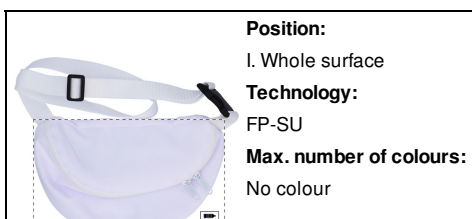

Printing info