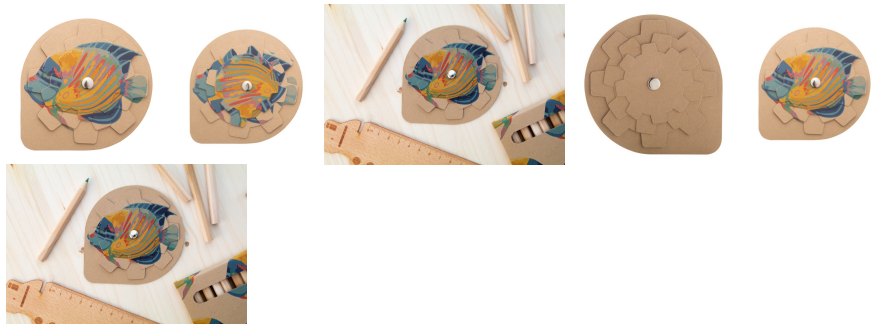

## Spinalis Eco puzzle

Custom made, kraft paper puzzle with 3 rotating layers. Spin the layers to match the image! Price includes digital printing. MOQ: 100 pcs.

### Product information

Item number	AP716440
Product name	puzzle
Description	Custom made, kraft paper puzzle with 3 rotating layers. Spin the layers to match the image! Price includes digital printing. MOQ: 100 pcs.
Colour(s)	natural
Size	90×105 mm
Material(s)	Paper (300 g/m <sup>2</sup> )
Individual product weight	5.2 g
Country of origin	HU
Tariff number	9503006900
EAN Code	5996425605805