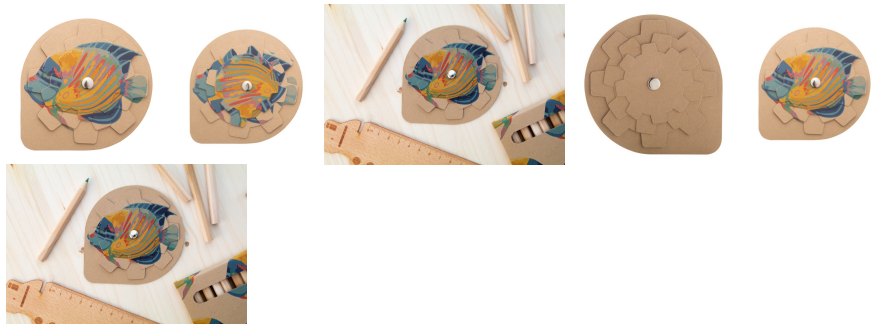

AP716440

Spinalis Eco puzzle

Custom made, kraft paper puzzle with 3 rotating layers. Spin the layers to match the image! Price includes digital printing. MOQ: 100 pcs.

Other colours

Product information

Item number	AP716440
Product name	puzzle
Description	Custom made, kraft paper puzzle with 3 rotating layers. Spin the layers to match the image! Price includes digital printing. MOQ: 100 pcs.
Colour(s)	natural
Size	90×105 mm
Material(s)	Paper (300 g/m ²)
Individual product weight	5.2 g
Country of origin	HU
Tariff number	9503006900
EAN Code	5996425605805

Product specific details

Packing details

Quantity	250 pcs
Gross weight	2.3 kg
Net weight	1.3 kg
Export carton dimensions	35 x 25 x 12 cm
Cubage	0.0105 m ³

Printing info

	Position: I. Front side
	Technology: FP-DG
	Max. number of colours: No colour
	Max. size: 90mm x 105mm