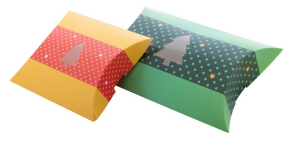

AP716499-A

CreaBox Pillow Xmas S pillow box

Custom made, full colour printed paperboard pillow box with Christmas tree shaped window. Delivered flat-packed. MOQ: 50 pcs.

### Product information

|                           |   |
|---------------------------|---|
| Item number               | AP716499-A  |
| Product name              | pillow box  |
| Description               | Custom made, full colour printed paperboard pillow box with Christmas tree shaped window. Delivered flat-packed. MOQ: 50 pcs. |
| Colour(s)                 | white   |
| Size                      | 145×127×37 mm   |
| Material(s)               | Paper   |
| Individual product weight | 240 g   |
| Country of origin         | HU  |
| Tariff number             | 4819500000  |
| EAN Code                  | 5996425739821   |