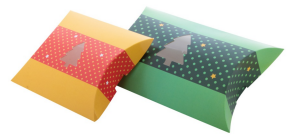

AP716500-A

CreaBox Pillow Xmas M pillow box

Custom made, full colour printed paperboard pillow box with Christmas tree shaped window. Delivered flat-packed. MOQ: 50 pcs.

Other colours

Product information

Item number	AP716500-A
Product name	pillow box
Description	Custom made, full colour printed paperboard pillow box with Christmas tree shaped window. Delivered flat-packed. MOQ: 50 pcs.
Colour(s)	white
Size	225×140×57 mm
Material(s)	Paper
Individual product weight	480 g
Country of origin	HU
Tariff number	4819500000
EAN Code	5996425739838