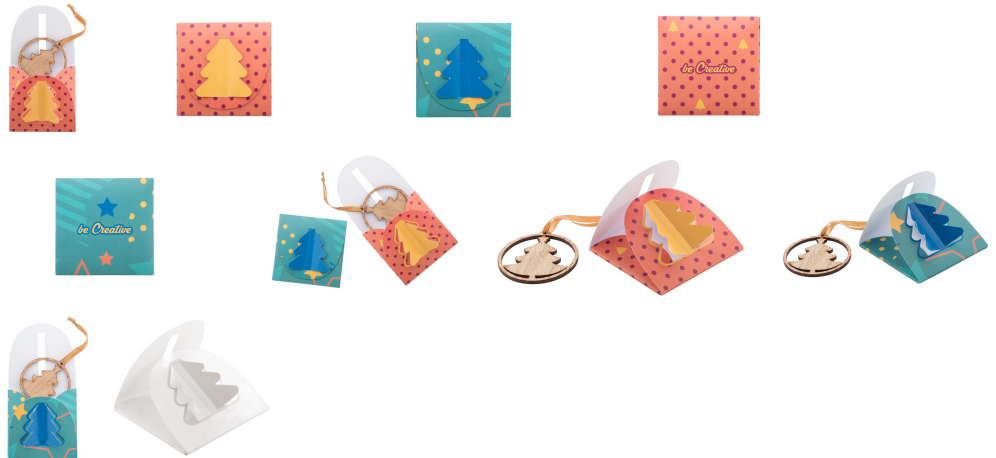

AP716675

TreePack custom ornament envelope

Custom made, full colour printed paper envelope for packing Christmas tree ornaments, with die-cut Christmas tree shape. Without ornament. MOQ: 50 pcs.

**Other colours**

**Product information**

Item number	AP716675
Product name	custom ornament envelope
Description	Custom made, full colour printed paper envelope for packing Christmas tree ornaments, with die-cut Christmas tree shape. Without ornament. MOQ: 50 pcs.
Colour(s)	white
Size	100×100×5 mm
Material(s)	Paper
Individual product weight	8 g
Country of origin	HU
Tariff number	6307909899
EAN Code	5996425795582

**Max. number of colours:**  
No colour

**Max. size:**  
191 mm x 289 mm

**Position:**  
I. Whole surface

**Technology:**  
FP-DG

**Max. number of colours:**  
No colour

**Max. size:**  
191 mm x 289 mm