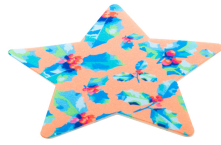

AP716802

CreaFelt Drink Xmas custom RPET felt coaster

Custom made, star-shaped RPET felt Christmas coaster with custom graphics on one side. Price includes sublimation printing. MOQ: 100 pcs.

---

### Other colours

---

### Product information

Item number	AP716802
Product name	custom RPET felt coaster
Description	Custom made, star-shaped RPET felt Christmas coaster with custom graphics on one side. Price includes sublimation printing. MOQ: 100 pcs.
Colour(s)	grey
Size	128×122×3 mm
Material(s)	Recycled PET felt
Individual product weight	0 g
Country of origin	HU
Tariff number	6307909899
EAN Code	5996425873952