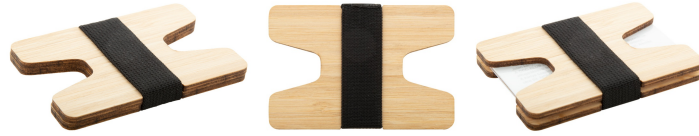

AP718534

Wolly bamboo card holder wallet

Bamboo plywood card holder wallet with elastic rubber strap.

Other colours

Product information

Item number	AP718534
Product name	bamboo card holder wallet
Description	Bamboo plywood card holder wallet with elastic rubber strap.
Colour(s)	natural
Size	60×90×10 mm
Material(s)	Bamboo / Rubber
Individual product weight	16 g
Country of origin	HU
Tariff number	4202390090
EAN Code	5996425588849

Product specific details

Packing details

Quantity	150 pcs
Gross weight	3.4 kg
Net weight	2.4 kg
Export carton dimensions	35 x 25 x 10 cm
Cubage	0.00875 m3
Inner carton quantity	150 pcs

Printing info

Position:
II. Back side
Technology:
P1
Max. number of colours:
2
Max. size:
70mm x 15mm

Position:
II. Back side
Technology:
E1
Max. number of colours:
No colour
Max. size:
70mm x 15mm

Position:
I. Front side
Technology:
P1
Max. number of colours:
2
Max. size:
70mm x 15mm

Position:
I. Front side
Technology:
E1
Max. number of colours:
No colour
Max. size:
70mm x 15mm