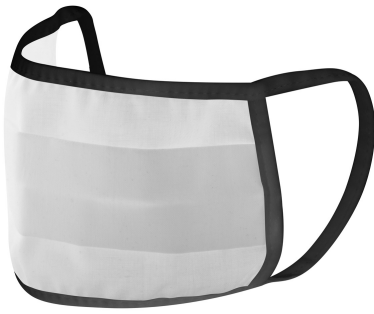

AP718394-10

WashMask washable face mask

Washable and reusable two-layer cotton face mask with elastic piping and earloops. In adult size. Made of two layers of 100% cotton (120gr/m²) fabrics. (eg. Covid prevention)

This mask is not personal protective equipment it does not have virus filtering properties, however, covering your face may help to reduce virus transmission to others.

Other colours

Product information

Item number	AP718394-10
Product name	washable face mask
Description	Washable and reusable two-layer cotton face mask with elastic piping and earloops. In adult size. Made of two layers of 100% cotton (120gr/m ²) fabrics. (eg. Covid prevention) This mask is not personal protective equipment it does not have virus filtering properties, however, covering your face may help to reduce virus transmission to others.
Colour(s)	black
Size	200×100 mm
Material(s)	Cotton (120 g/m ²)
Individual product weight	14 g
Country of origin	HU
Tariff number	6307909899
EAN Code	5996425429579

Max. number of colours:
8

Max. size:
80mm x 30mm

Position:
I. Front side

Technology:
DTA

Max. number of colours:
No colour

Max. size:
80mm x 30mm