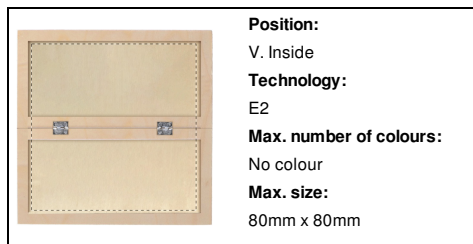

### Product information

Item number	AP722667
Product name	chess set
Description	Wooden chess set with foldable board and 32 chess pieces.
Colour(s)	white / black
Size	210×25×105 mm
Material(s)	Wood
Individual product weight	130 g
Country of origin	CN
Tariff number	9504908000
EAN Code	5996425752905

### Printing info

**Position:**  
II. Right side

**Technology:**  
P2

**Max. number of colours:**  
4

**Max. size:**  
70mm x 10mm

**Position:**  
II. Right side

**Technology:**  
E2

**Max. number of colours:**  
No colour

**Max. size:**  
80mm x 10mm

**Position:**  
I. Left side

**Technology:**  
P2

**Max. number of colours:**  
4

**Max. size:**  
70mm x 10mm

**Position:**  
I. Left side

**Technology:**  
E2

**Max. number of colours:**  
No colour

**Max. size:**  
80mm x 10mm