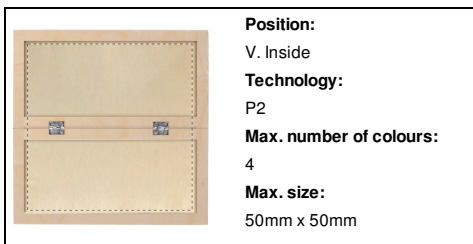

### Product information

Item number	AP722667
Product name	chess set
Description	Wooden chess set with foldable board and 32 chess pieces.
Colour(s)	white / black
Size	210×25×105 mm
Material(s)	Wood
Individual product weight	130 g
Country of origin	CN
Tariff number	9504908000
EAN Code	5996425752905

### Printing info

**Position:**  
II. Right side

**Technology:**  
P2

**Max. number of colours:**  
4

**Max. size:**  
70mm x 10mm

**Position:**  
II. Right side

**Technology:**  
E2

**Max. number of colours:**  
No colour

**Max. size:**  
80mm x 10mm

**Position:**  
I. Left side

**Technology:**  
P2

**Max. number of colours:**  
4

**Max. size:**  
70mm x 10mm

**Position:**  
I. Left side

**Technology:**  
E2

**Max. number of colours:**  
No colour

**Max. size:**  
80mm x 10mm