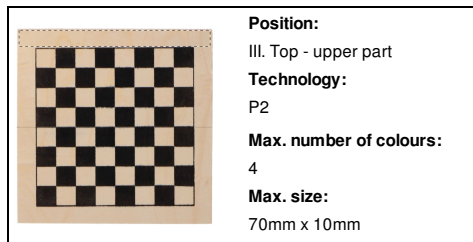

Printing info