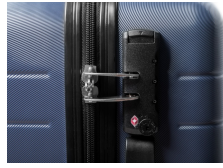

AP722069-06A

Dacrux RPET trolley bag

RPET plastic trolley bag with 4 double wheels, telescopic handle and TSA combination lock. With RPET inner lining and elastic fastening straps. With distinctive RPET sign.