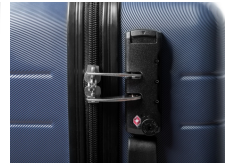

AP722069-06A

Dacrux RPET trolley bag

RPET plastic trolley bag with 4 double wheels, telescopic handle and TSA combination lock. With RPET inner lining and elastic fastening straps. With distinctive RPET sign.